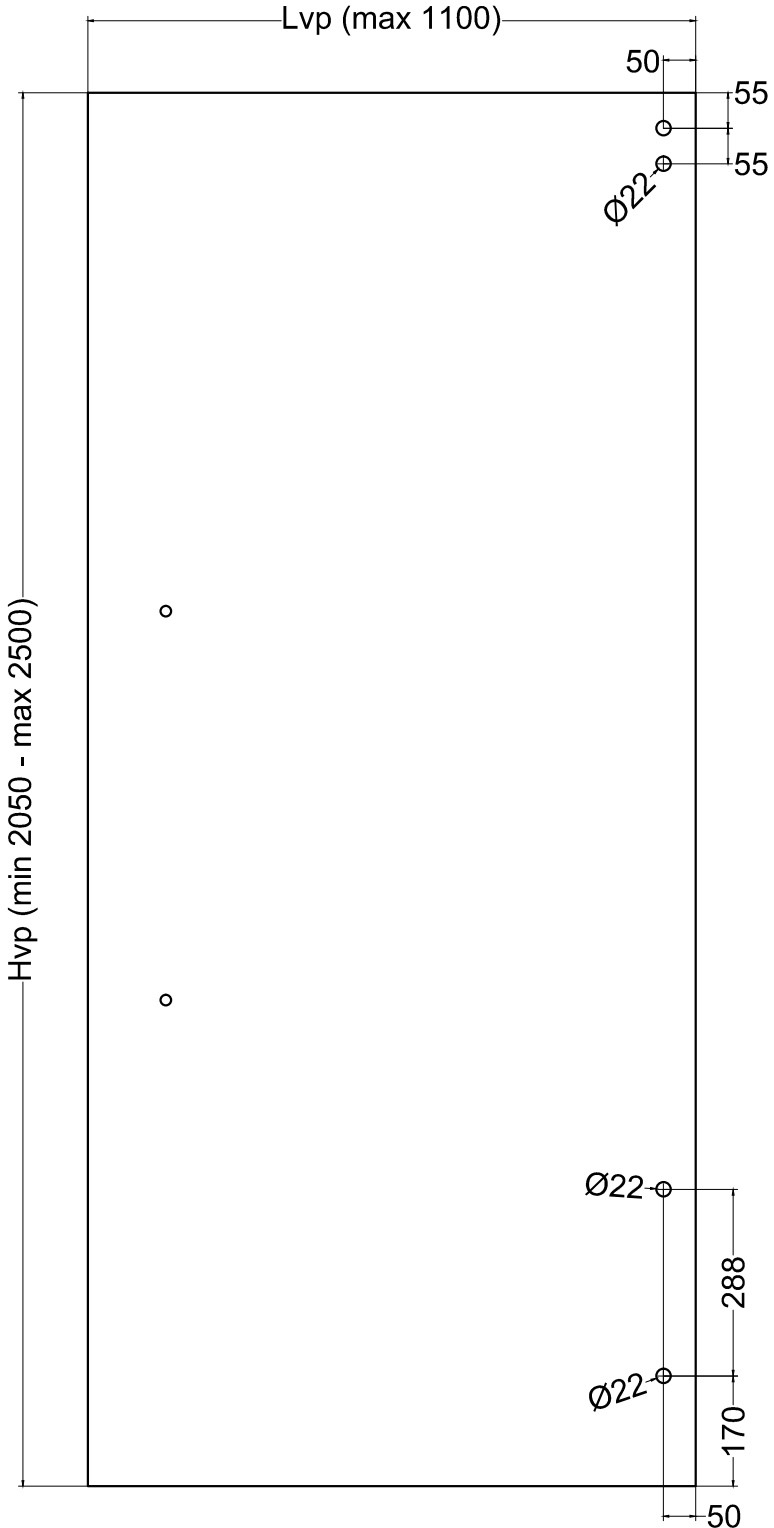

ALFA SRL

ZENITH SC - TECHNICAL CATALOGUE

update 2.0  
06/2018

CT.SC1.00

ZENITH SC  
TECHNICAL CATALOGUE  
GLASS DOOR

CT.SC1.01

ZENITH SC - APPLICATION ON SINGLE GLASS DOOR

CT.SC1.02	ZENITH SC - MAXIMUM DIMENSIONS
-----------	--------------------------------

Hm: height wall

Hvp: height door

width door  
height door  
to be calculated

CT.SC1.04

ZENITH SC - WORKING GLASS DOOR