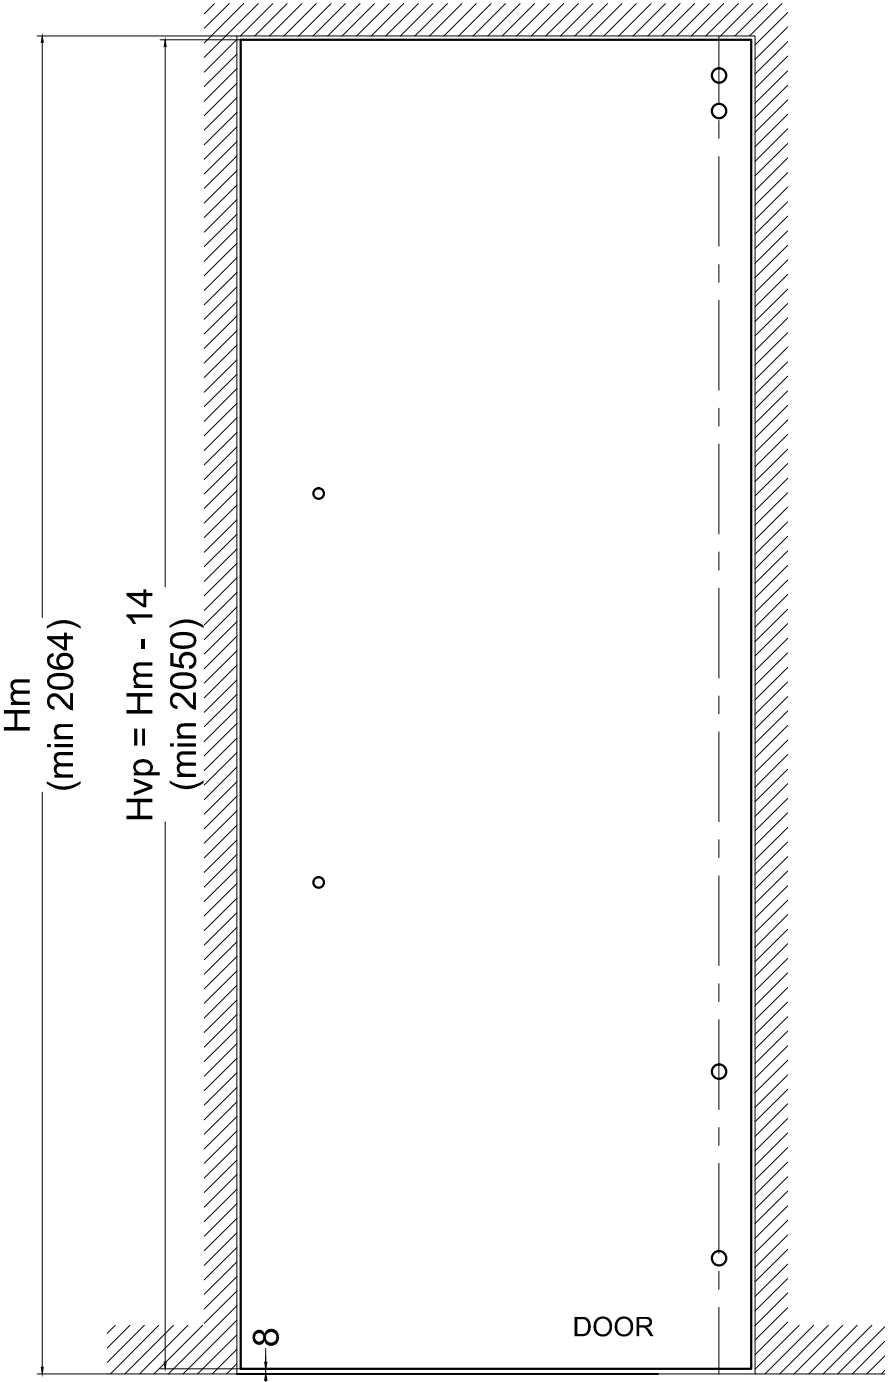

ALFA SRL

ZENITH SC - TECHNICAL CATALOGUE

update 2.0  
06/2018

CT.SC1.00

ZENITH SC  
TECHNICAL CATALOGUE  
GLASS DOOR

CT.SC1.01

ZENITH SC - APPLICATION ON SINGLE GLASS DOOR

CT.SC1.02	ZENITH SC - MAXIMUM DIMENSIONS
-----------	--------------------------------

Hm: height wall

Hvp: height door

width door  
height door  
to be calculated

CT.SC1.04

ZENITH SC - WORKING GLASS DOOR