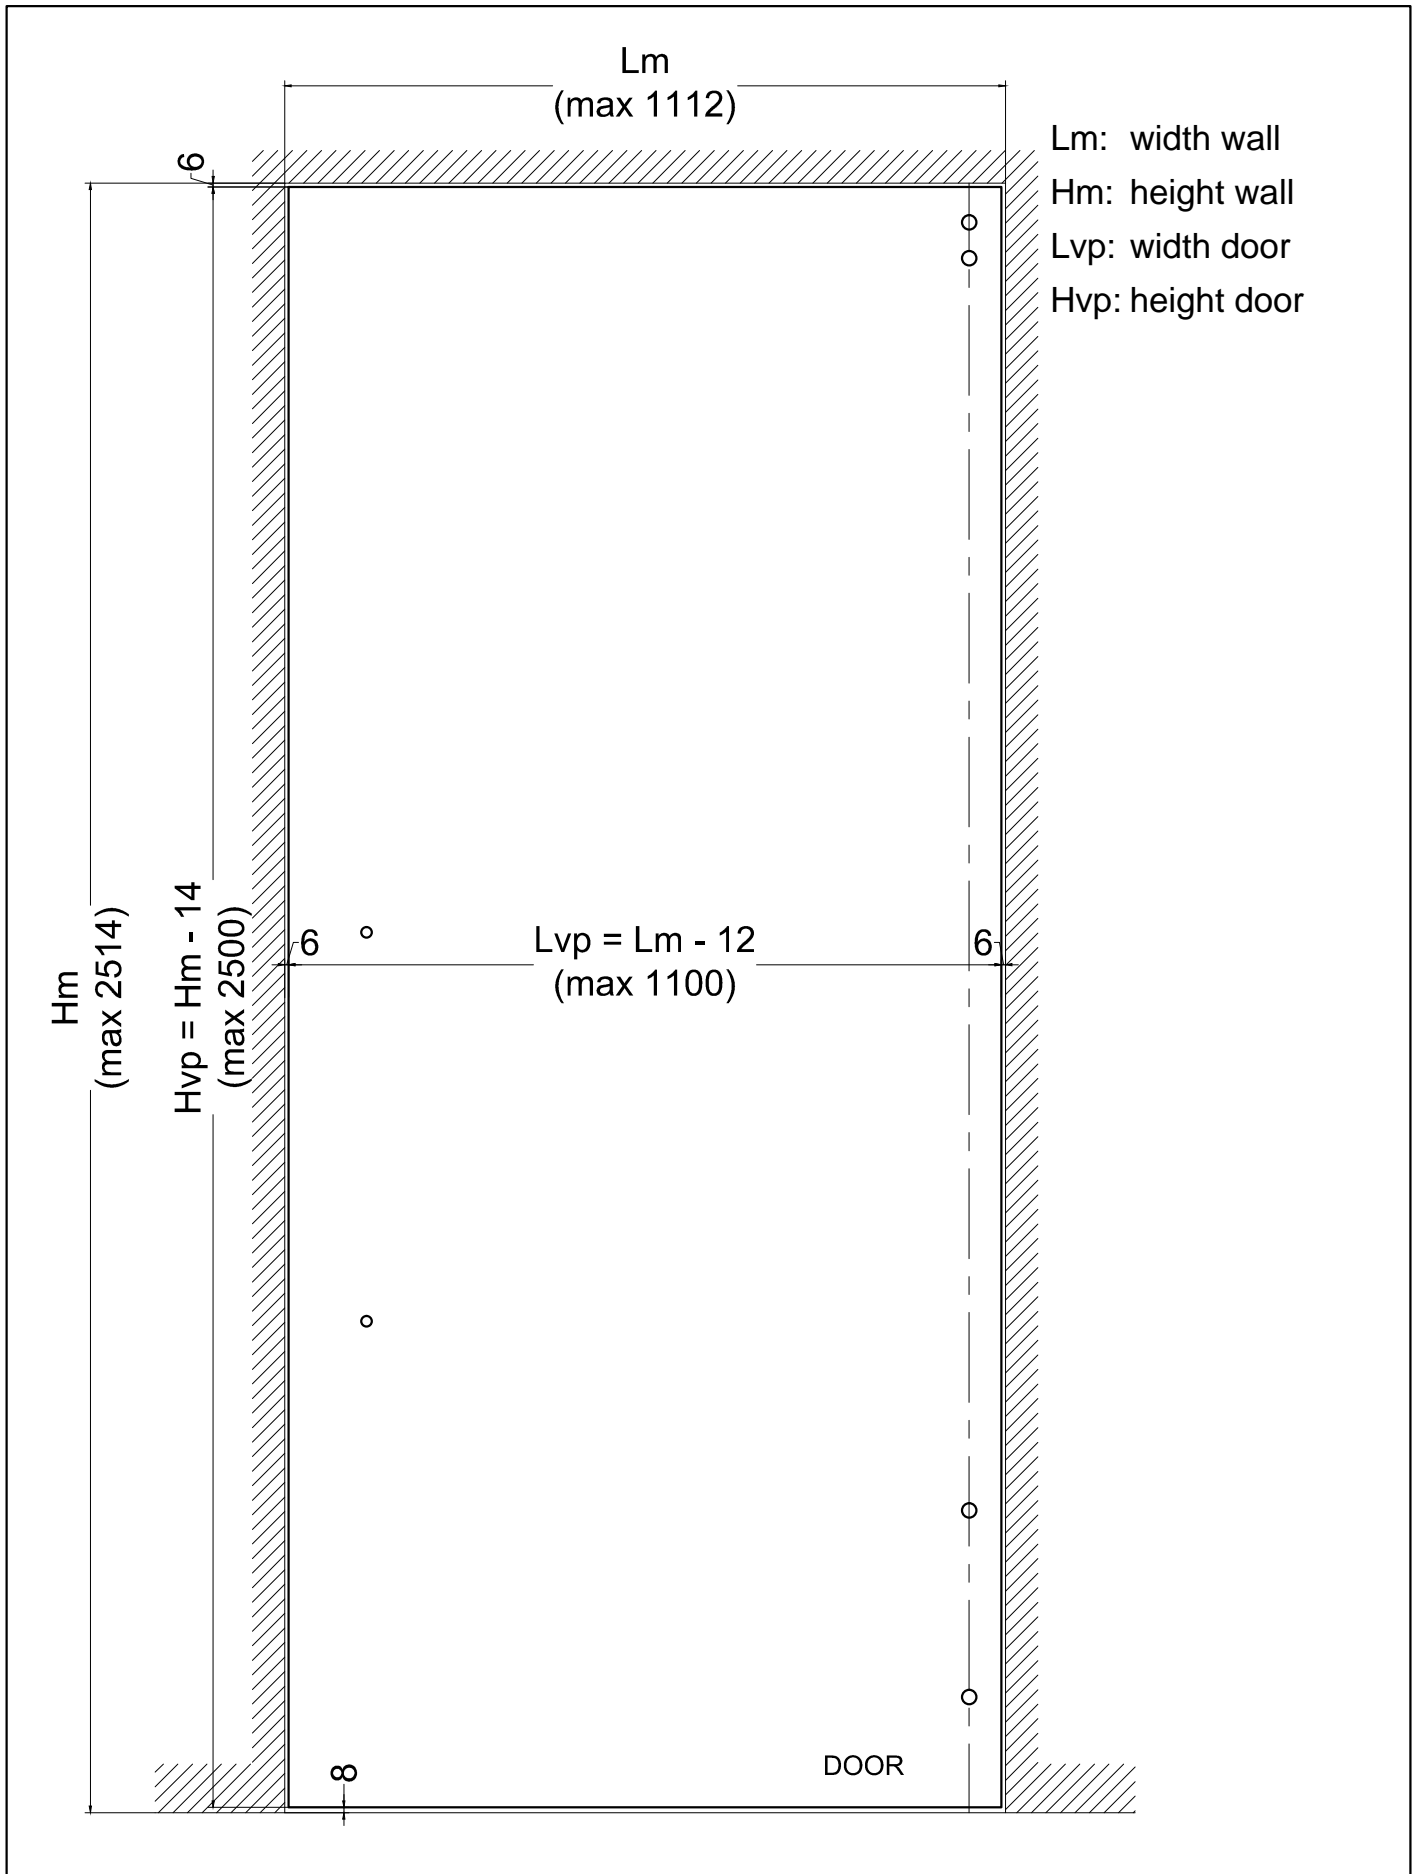

ALFA SRL

ZENITH SC - TECHNICAL CATALOGUE

update 2.0  
06/2018

CT.SC1.00

ZENITH SC  
TECHNICAL CATALOGUE  
GLASS DOOR

CT.SC1.01

ZENITH SC - APPLICATION ON SINGLE GLASS DOOR

CT.SC1.02	ZENITH SC - MAXIMUM DIMENSIONS
-----------	--------------------------------

Hm: height wall

Hvp: height door

width door  
height door  
to be calculated

CT.SC1.04

ZENITH SC - WORKING GLASS DOOR