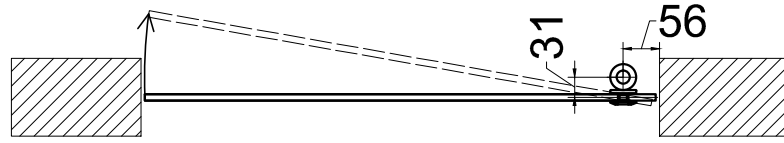

ALFA SRL

ZENITH SC - TECHNICAL CATALOGUE

update 2.0  
06/2018

CT.SC1.00

ZENITH SC  
TECHNICAL CATALOGUE  
GLASS DOOR

CT.SC1.01

ZENITH SC - APPLICATION ON SINGLE GLASS DOOR

CT.SC1.02	ZENITH SC - MAXIMUM DIMENSIONS
-----------	--------------------------------

Hm: height wall

Hvp: height door

width door  
height door  
to be calculated

CT.SC1.04

ZENITH SC - WORKING GLASS DOOR