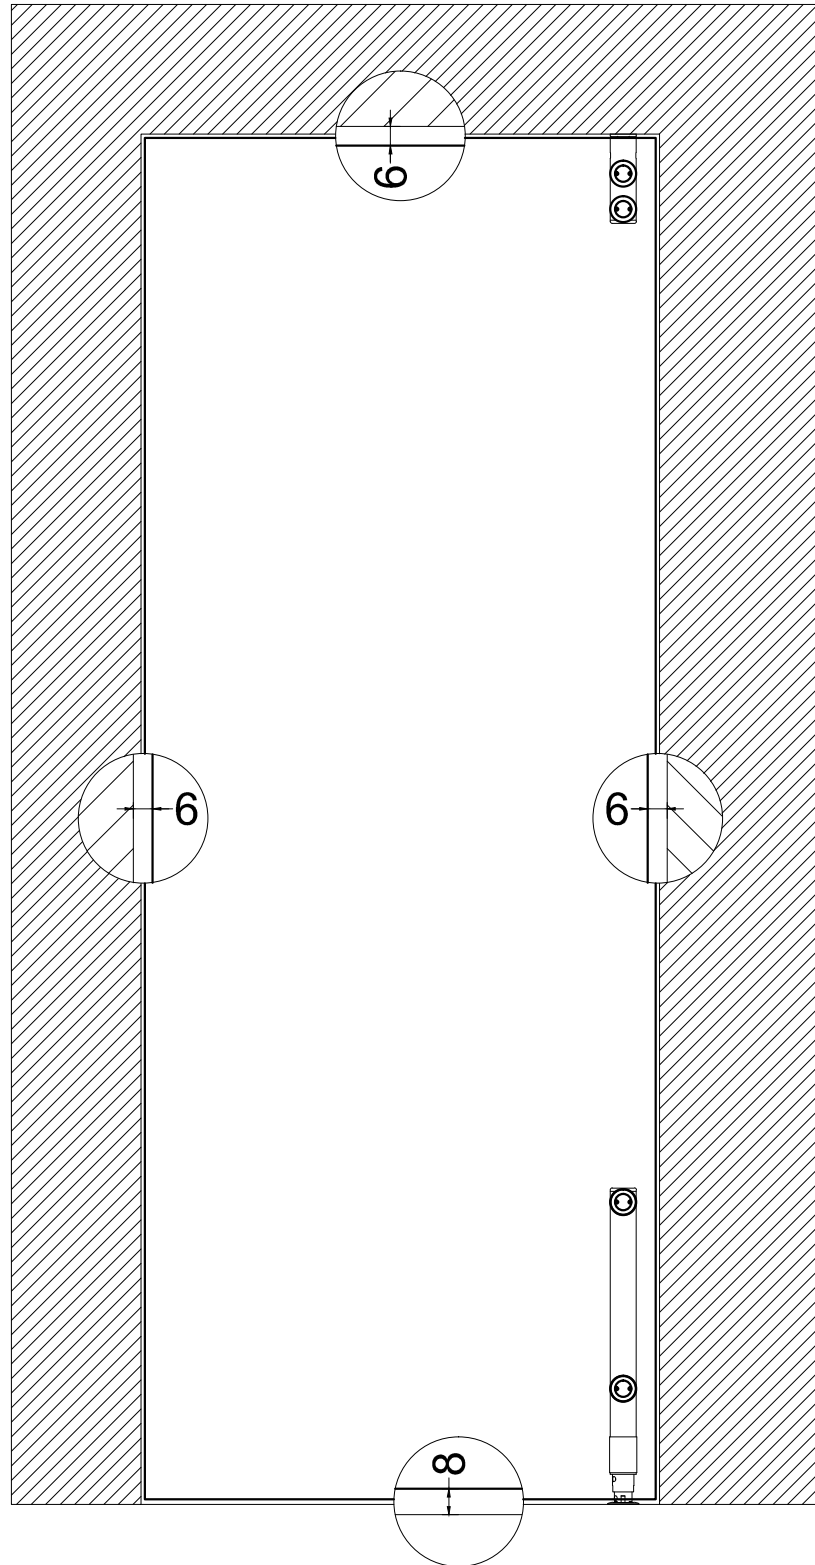

ALFA SRL

ZENITH SC - TECHNICAL CATALOGUE

update 2.0  
06/2018

CT.SC1.00

ZENITH SC  
TECHNICAL CATALOGUE  
GLASS DOOR

CT.SC1.01

ZENITH SC - APPLICATION ON SINGLE GLASS DOOR

CT.SC1.02	ZENITH SC - MAXIMUM DIMENSIONS
-----------	--------------------------------

Hm: height wall

Hvp: height door

width door  
height door  
to be calculated

CT.SC1.04

ZENITH SC - WORKING GLASS DOOR