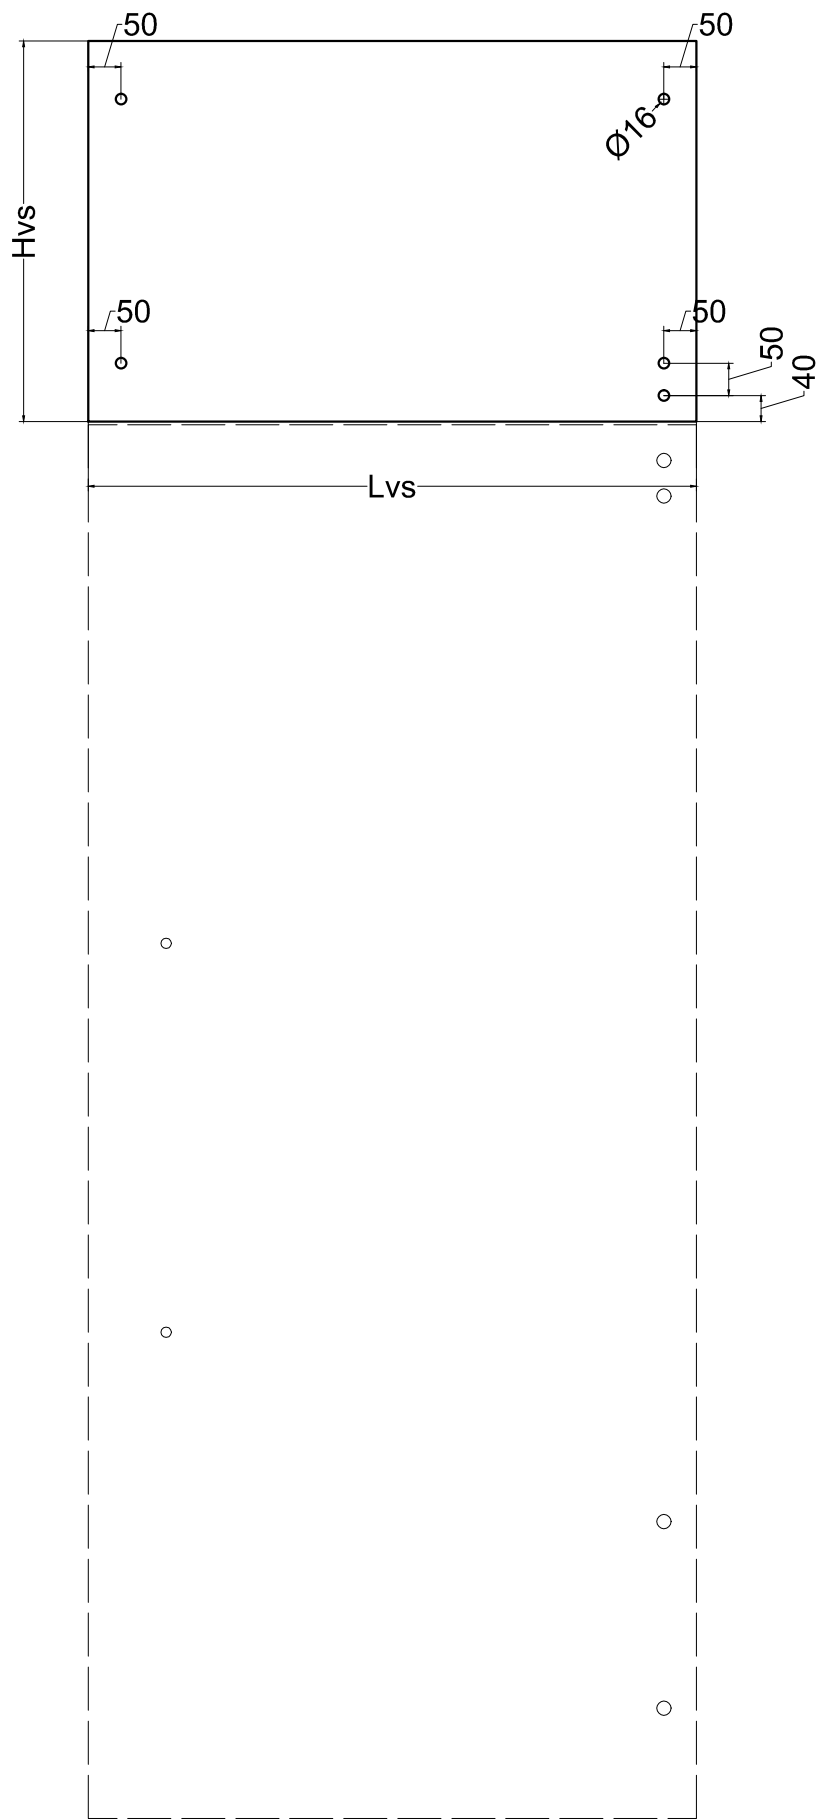

ALFA SRL

ZENITH SC - TECHNICAL CATALOGUE

update 2.0  
06/2018

CT.SC2.00

ZENITH SC2 - TECHNICAL CATALOGUE  
APPLICATION ON SINGLE GLASS DOOR WITH OVERPANEL

- $L_m$ : width wall
- $H_m$ : height wall
- $L_{vp}$ : width door
- $H_{vp}$ : height door
- $L_{vs}$ : width overpanel
- $H_{vs}$ : height overpanel

CT.SC2.01

ZENITH SC2 - MAXIMUM DIMENSIONS

Hm: height wall  
Hvp: height door  
Hvs: height overpanel

CT.SC2.02

ZENITH SC2 - MINIMUM DIMENSIONS

Lvp: width door  
Hvp: height door  
X: to be calculated

CT.SC2.03

ZENITH SC2 - WORKING GLASS DOOR

Lvs: width overpanel  
 Hvs: height overpanel

CT.SC2.04

ZENITH SC2 - WORKING GLASS OVERPANEL