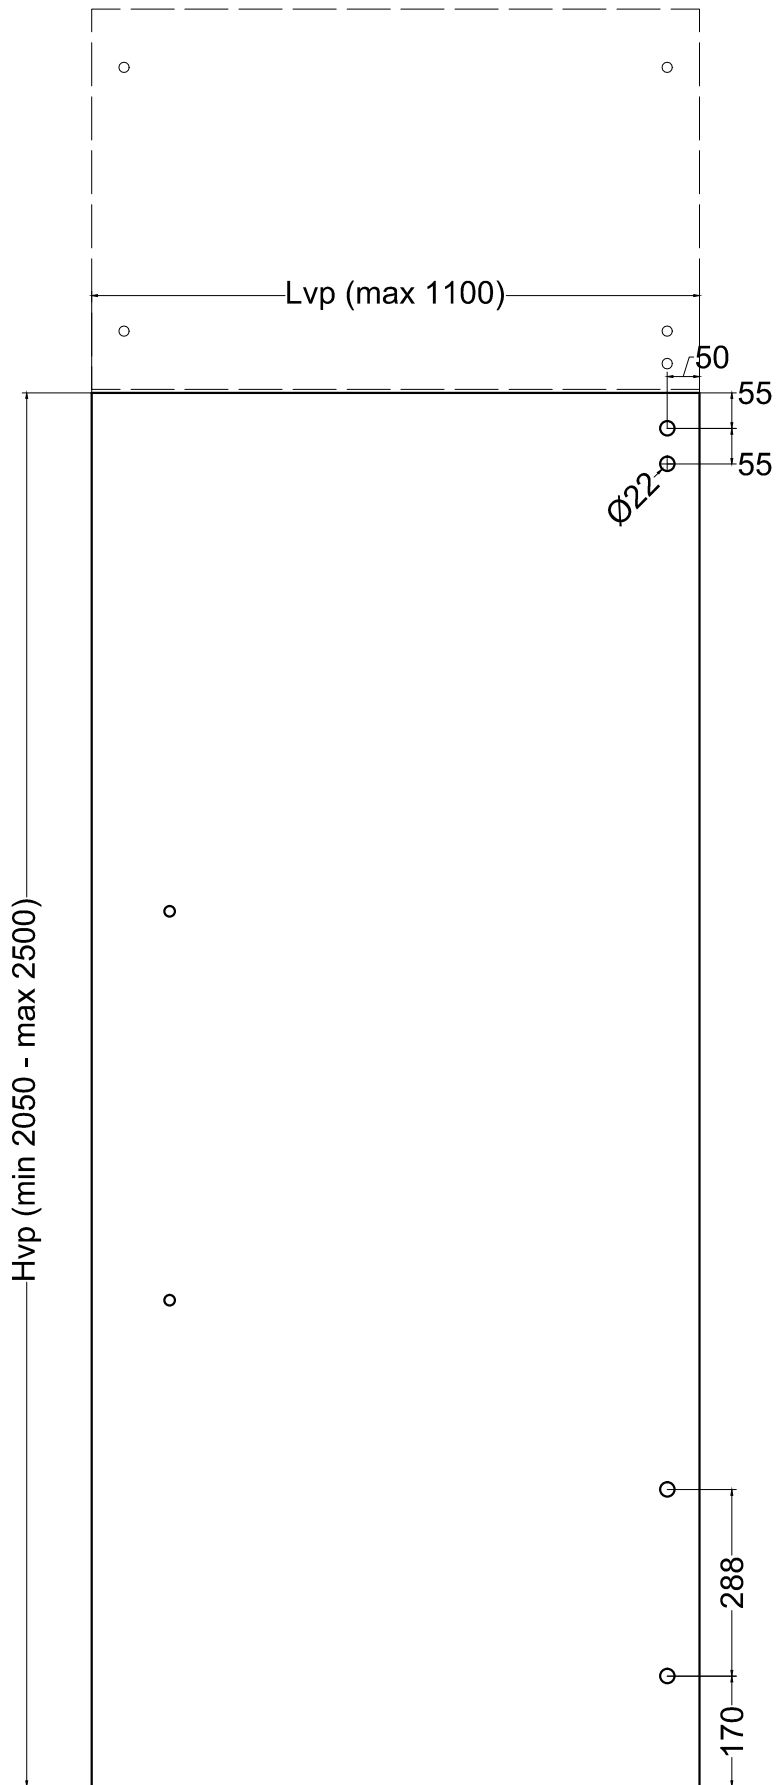

ALFA SRL

ZENITH SC - TECHNICAL CATALOGUE

update 2.0  
06/2018

CT.SC2.00

ZENITH SC2 - TECHNICAL CATALOGUE  
APPLICATION ON SINGLE GLASS DOOR WITH OVERPANEL

- $L_m$ : width wall
- $H_m$ : height wall
- $L_{vp}$ : width door
- $H_{vp}$ : height door
- $L_{vs}$ : width overpanel
- $H_{vs}$ : height overpanel

CT.SC2.01

ZENITH SC2 - MAXIMUM DIMENSIONS

Hm: height wall  
Hvp: height door  
Hvs: height overpanel

CT.SC2.02

ZENITH SC2 - MINIMUM DIMENSIONS

Lvp: width door  
Hvp: height door  
X: to be calculated

CT.SC2.03

ZENITH SC2 - WORKING GLASS DOOR

Lvs: width overpanel  
 Hvs: height overpanel

CT.SC2.04

ZENITH SC2 - WORKING GLASS OVERPANEL