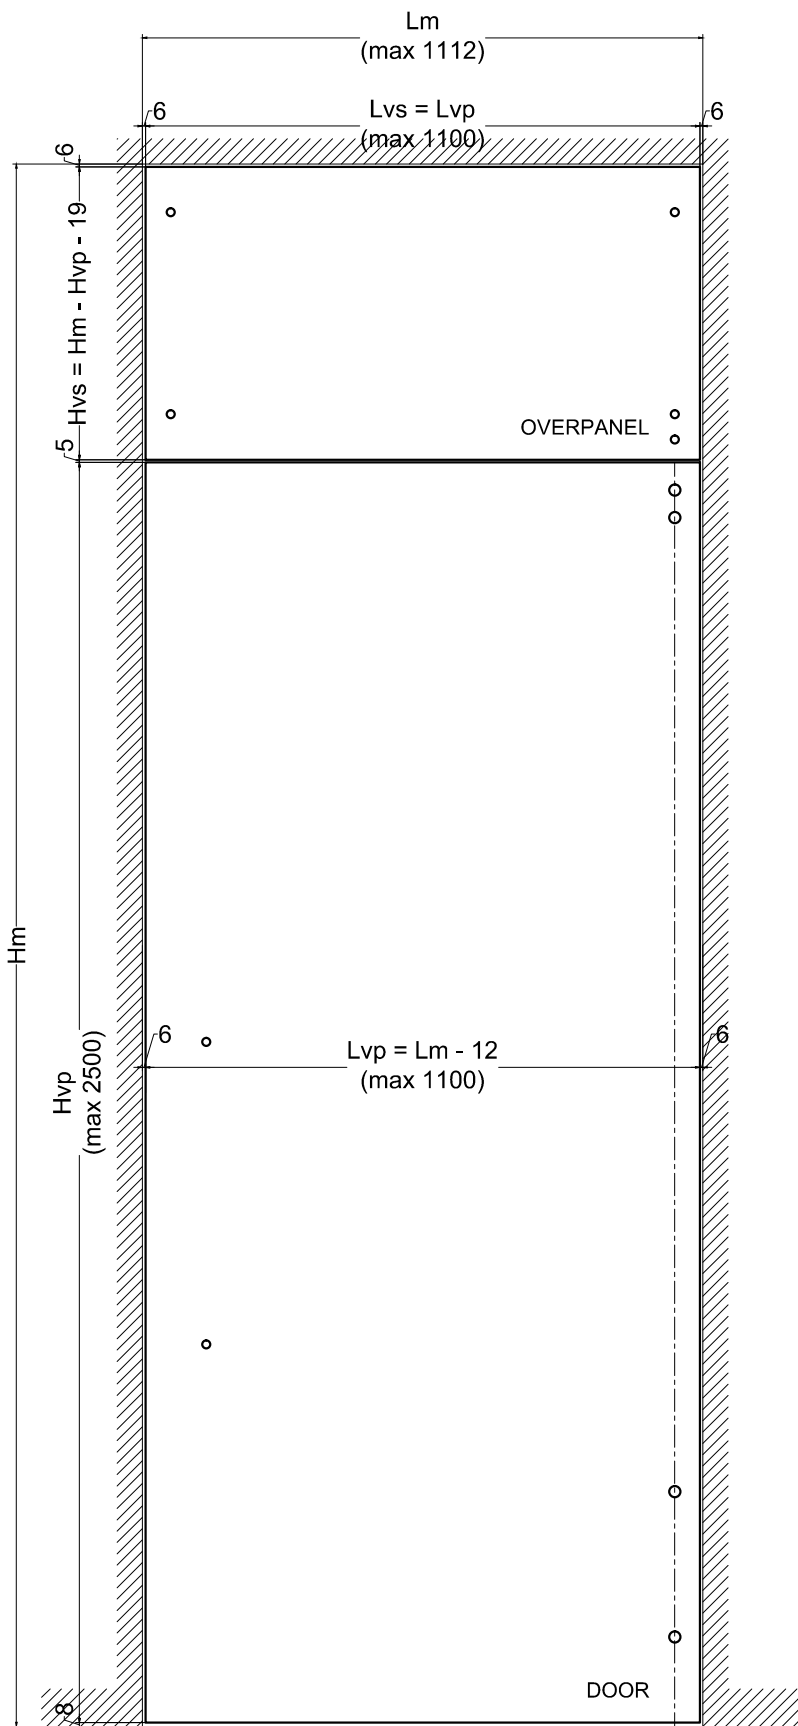

ALFA SRL

ZENITH SC - TECHNICAL CATALOGUE

update 2.0  
06/2018

CT.SC2.00

ZENITH SC2 - TECHNICAL CATALOGUE  
APPLICATION ON SINGLE GLASS DOOR WITH OVERPANEL

- $L_m$ : width wall
- $H_m$ : height wall
- $L_{vp}$ : width door
- $H_{vp}$ : height door
- $L_{vs}$ : width overpanel
- $H_{vs}$ : height overpanel

CT.SC2.01

ZENITH SC2 - MAXIMUM DIMENSIONS

Hm: height wall  
Hvp: height door  
Hvs: height overpanel

CT.SC2.02

ZENITH SC2 - MINIMUM DIMENSIONS

Lvp: width door  
Hvp: height door  
X: to be calculated

CT.SC2.03

ZENITH SC2 - WORKING GLASS DOOR

Lvs: width overpanel  
 Hvs: height overpanel

CT.SC2.04

ZENITH SC2 - WORKING GLASS OVERPANEL