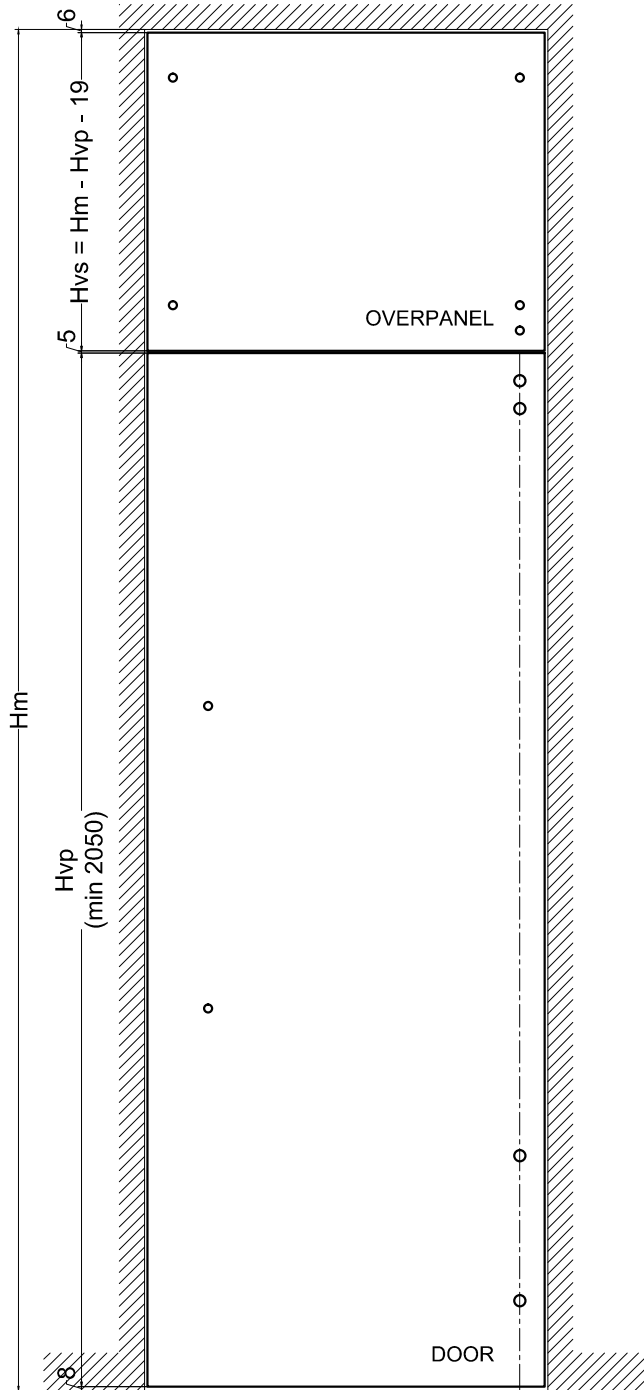

ALFA SRL

ZENITH SC - TECHNICAL CATALOGUE

update 2.0  
06/2018

CT.SC2.00

ZENITH SC2 - TECHNICAL CATALOGUE  
APPLICATION ON SINGLE GLASS DOOR WITH OVERPANEL

- $L_m$ : width wall
- $H_m$ : height wall
- $L_{vp}$ : width door
- $H_{vp}$ : height door
- $L_{vs}$ : width overpanel
- $H_{vs}$ : height overpanel

CT.SC2.01

ZENITH SC2 - MAXIMUM DIMENSIONS

Hm: height wall  
Hvp: height door  
Hvs: height overpanel

CT.SC2.02

ZENITH SC2 - MINIMUM DIMENSIONS

Lvp: width door  
Hvp: height door  
X: to be calculated

CT.SC2.03

ZENITH SC2 - WORKING GLASS DOOR

Lvs: width overpanel  
 Hvs: height overpanel

CT.SC2.04

ZENITH SC2 - WORKING GLASS OVERPANEL