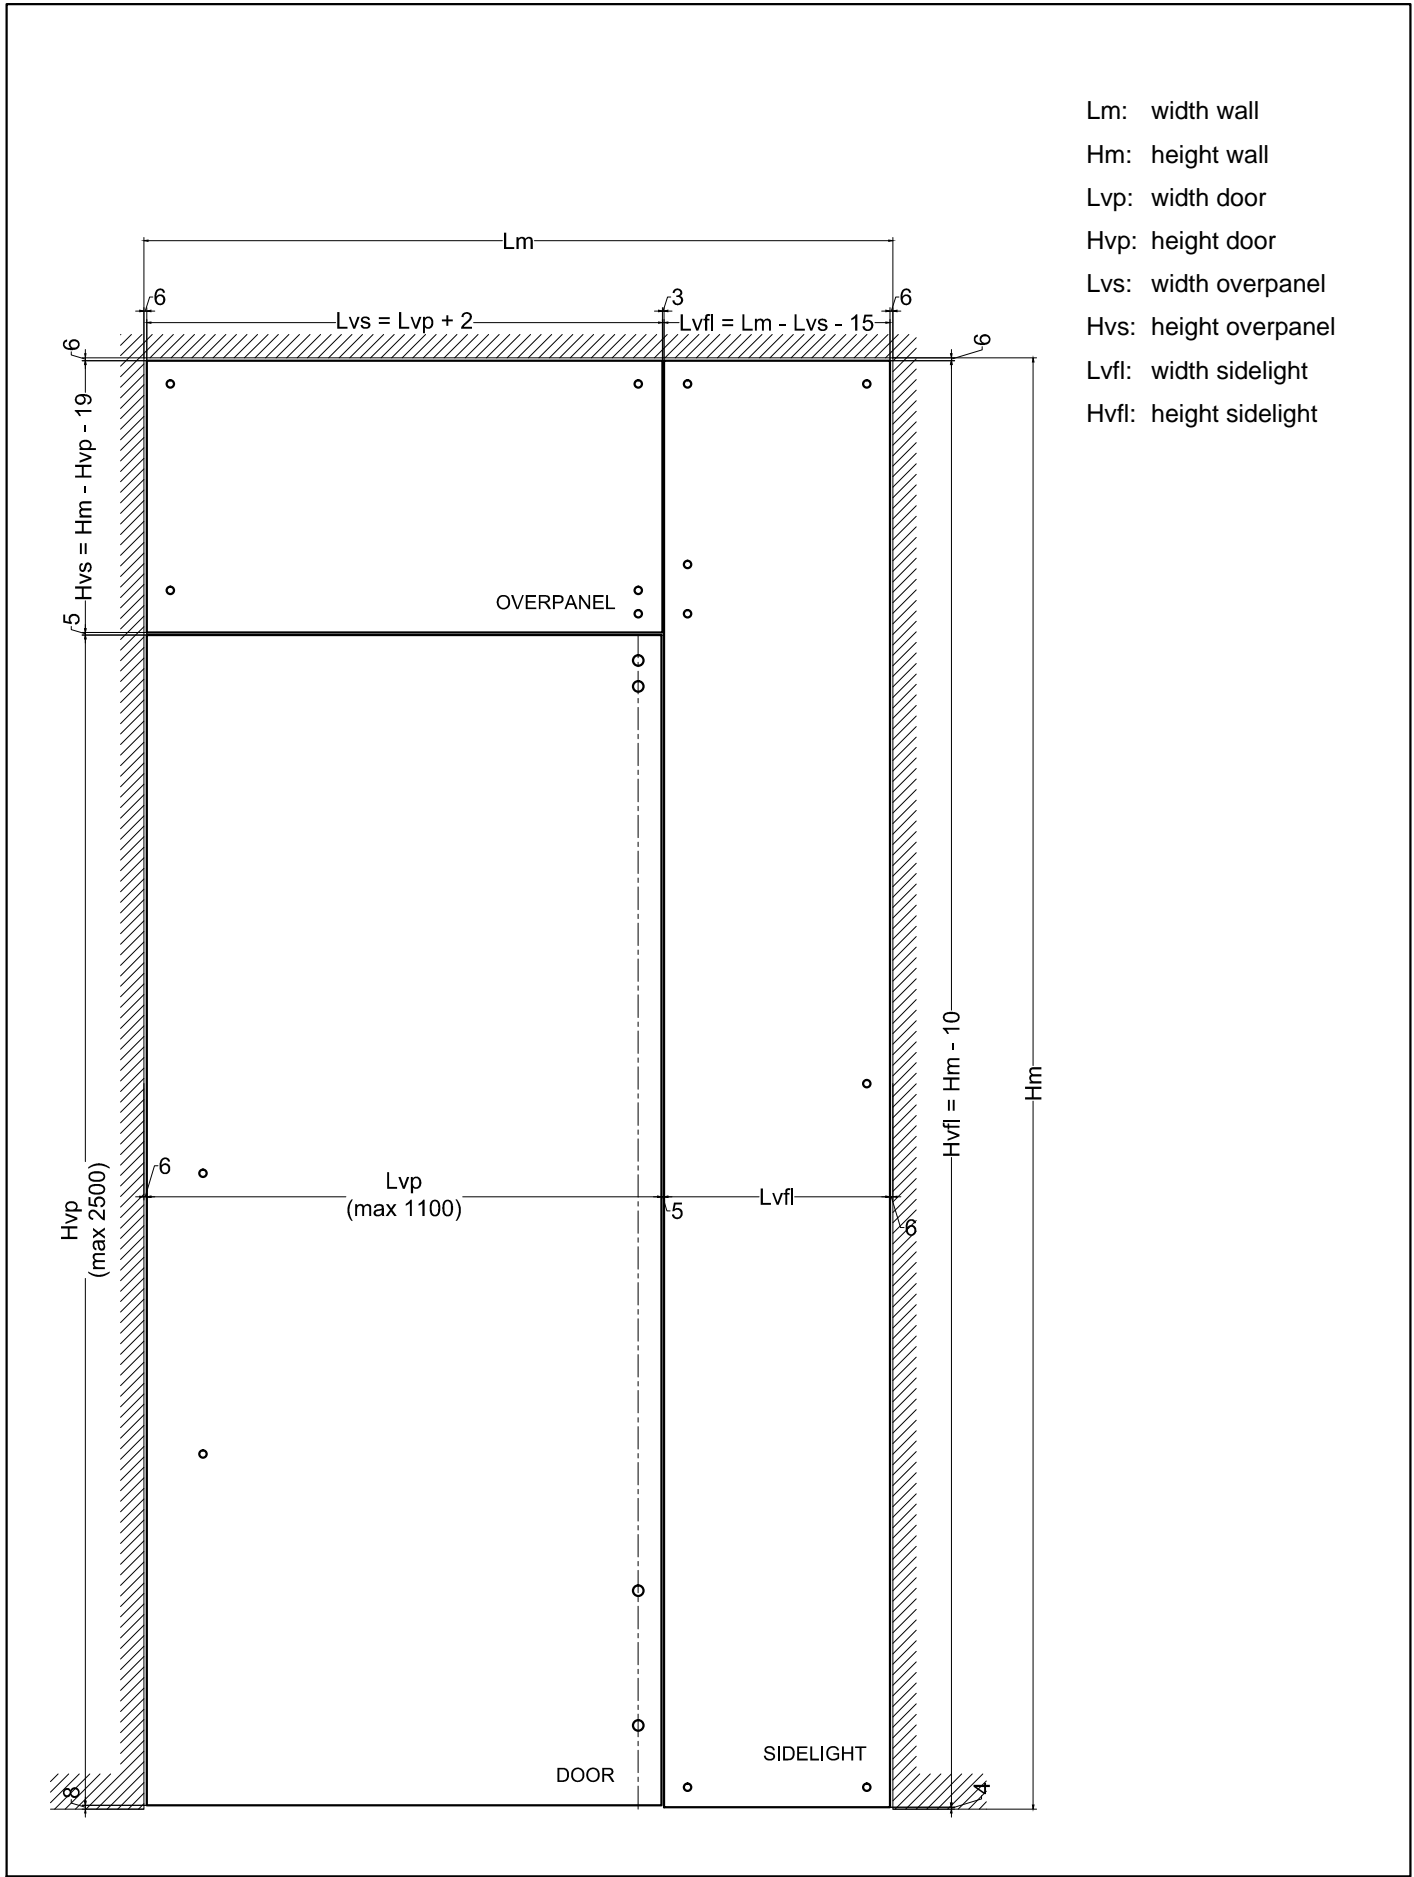

ALFA SRL

ZENITH SC - TECHNICAL CATALOGUE

update 2.0
06/2018

CT.SC3.00

ZENITH SC3 - TECHNICAL CATALOGUE
APPLICATION ON SINGLE GLASS DOOR
WITH OVERPANEL AND SIDELIGHT - A -

CT.SC3.01	ZENITH SC3 - MAXIMUM DIMENSIONS
-----------	---------------------------------

Hm: height wall
Hvp: height door
Hvs: height overpanel
Hvfl: height sidelight

CT.SC3.02

ZENITH SC3 - MINIMUM DIMENSIONS

Lvp: width door
 Hvp: height door
 X: to be calculated

CT.SC3.03	ZENITH SC3 - WORKING GLASS DOOR
-----------	---------------------------------

Lvs: width overpanel
Hvs: height overpanel

CT.SC3.04	ZENITH SC3 - WORKING GLASS OVERPANEL
-----------	--------------------------------------

Lvfl: width sidelight
 Hvfl: height sidelight
 Y: to be calculated

CT.SC3.05

ZENITH SC3 - WORKING GLASS SIDELIGHT