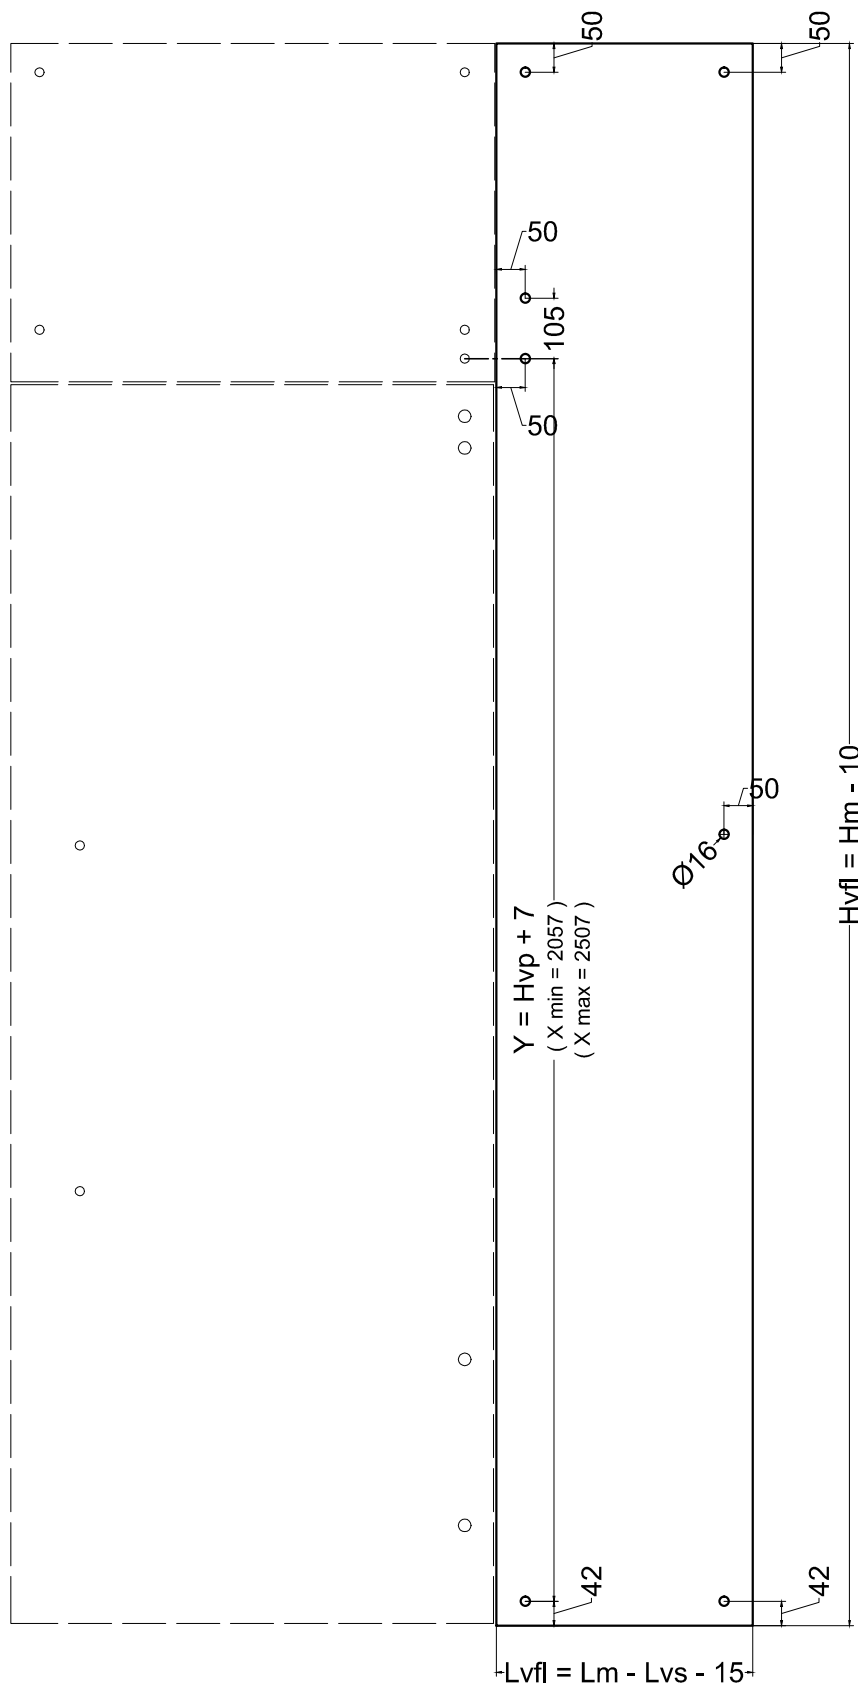

ALFA SRL

ZENITH SC - TECHNICAL CATALOGUE

update 2.0
06/2018

CT.SC3.00

ZENITH SC3 - TECHNICAL CATALOGUE
APPLICATION ON SINGLE GLASS DOOR
WITH OVERPANEL AND SIDELIGHT - A -

CT.SC3.01	ZENITH SC3 - MAXIMUM DIMENSIONS
-----------	---------------------------------

Hm: height wall
Hvp: height door
Hvs: height overpanel
Hvfl: height sidelight

CT.SC3.02

ZENITH SC3 - MINIMUM DIMENSIONS

Lvp: width door
 Hvp: height door
 X: to be calculated

CT.SC3.03	ZENITH SC3 - WORKING GLASS DOOR
-----------	---------------------------------

Lvs: width overpanel
Hvs: height overpanel

CT.SC3.04	ZENITH SC3 - WORKING GLASS OVERPANEL
-----------	--------------------------------------

Lvfl: width sidelight
 Hvfl: height sidelight
 Y: to be calculated