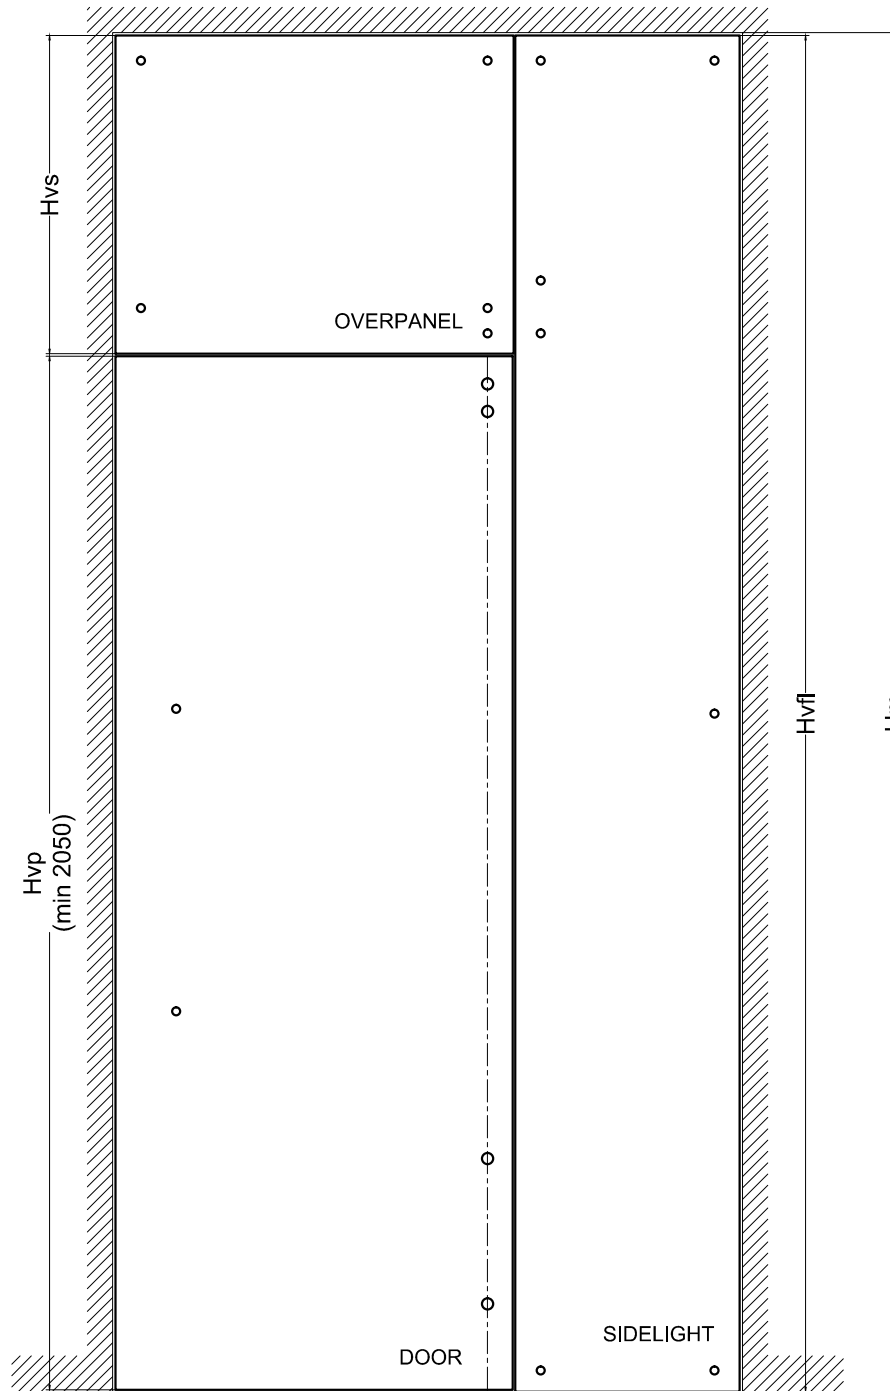

ALFA SRL

ZENITH SC - TECHNICAL CATALOGUE

update 2.0
06/2018

CT.SC3.00

ZENITH SC3 - TECHNICAL CATALOGUE
APPLICATION ON SINGLE GLASS DOOR
WITH OVERPANEL AND SIDELIGHT - A -

CT.SC3.01	ZENITH SC3 - MAXIMUM DIMENSIONS
-----------	---------------------------------

Hm: height wall
Hvp: height door
Hvs: height overpanel
Hvfl: height sidelight

CT.SC3.02

ZENITH SC3 - MINIMUM DIMENSIONS

Lvp: width door
 Hvp: height door
 X: to be calculated

CT.SC3.03	ZENITH SC3 - WORKING GLASS DOOR
-----------	---------------------------------

Lvs: width overpanel
Hvs: height overpanel

CT.SC3.04	ZENITH SC3 - WORKING GLASS OVERPANEL
-----------	--------------------------------------

Lvfl: width sidelight
 Hvfl: height sidelight
 Y: to be calculated