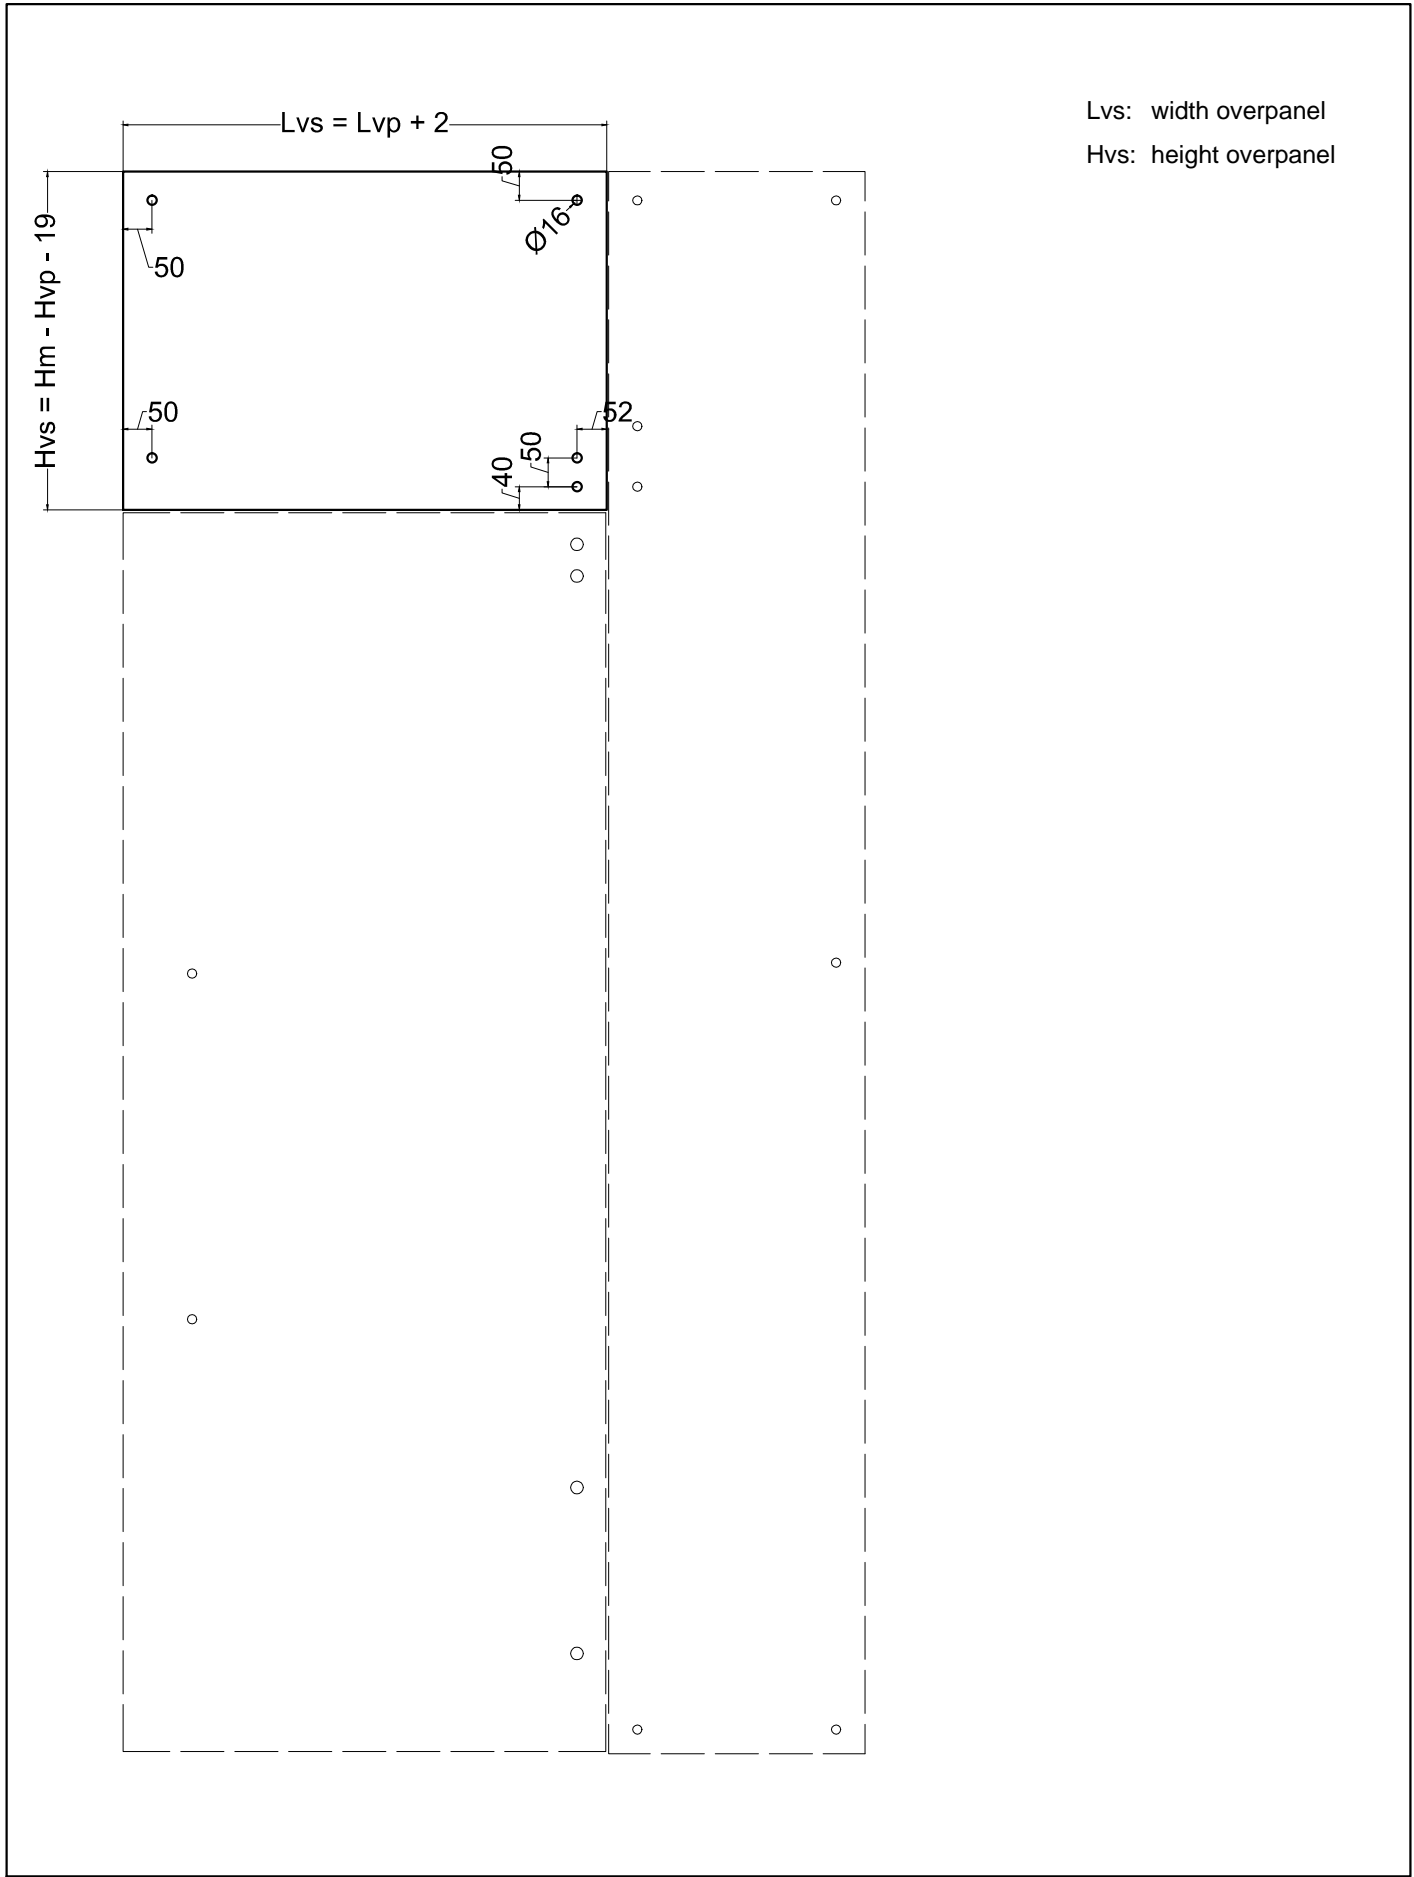

ALFA SRL

ZENITH SC - TECHNICAL CATALOGUE

update 2.0
06/2018

CT.SC3.00

ZENITH SC3 - TECHNICAL CATALOGUE
APPLICATION ON SINGLE GLASS DOOR
WITH OVERPANEL AND SIDELIGHT - A -

CT.SC3.01	ZENITH SC3 - MAXIMUM DIMENSIONS
-----------	---------------------------------

Hm: height wall
Hvp: height door
Hvs: height overpanel
Hvfl: height sidelight

CT.SC3.02

ZENITH SC3 - MINIMUM DIMENSIONS

Lvp: width door
 Hvp: height door
 X: to be calculated

CT.SC3.03	ZENITH SC3 - WORKING GLASS DOOR
-----------	---------------------------------

Lvs: width overpanel
Hvs: height overpanel

CT.SC3.04	ZENITH SC3 - WORKING GLASS OVERPANEL
-----------	--------------------------------------

Lvfl: width sidelight
 Hvfl: height sidelight
 Y: to be calculated