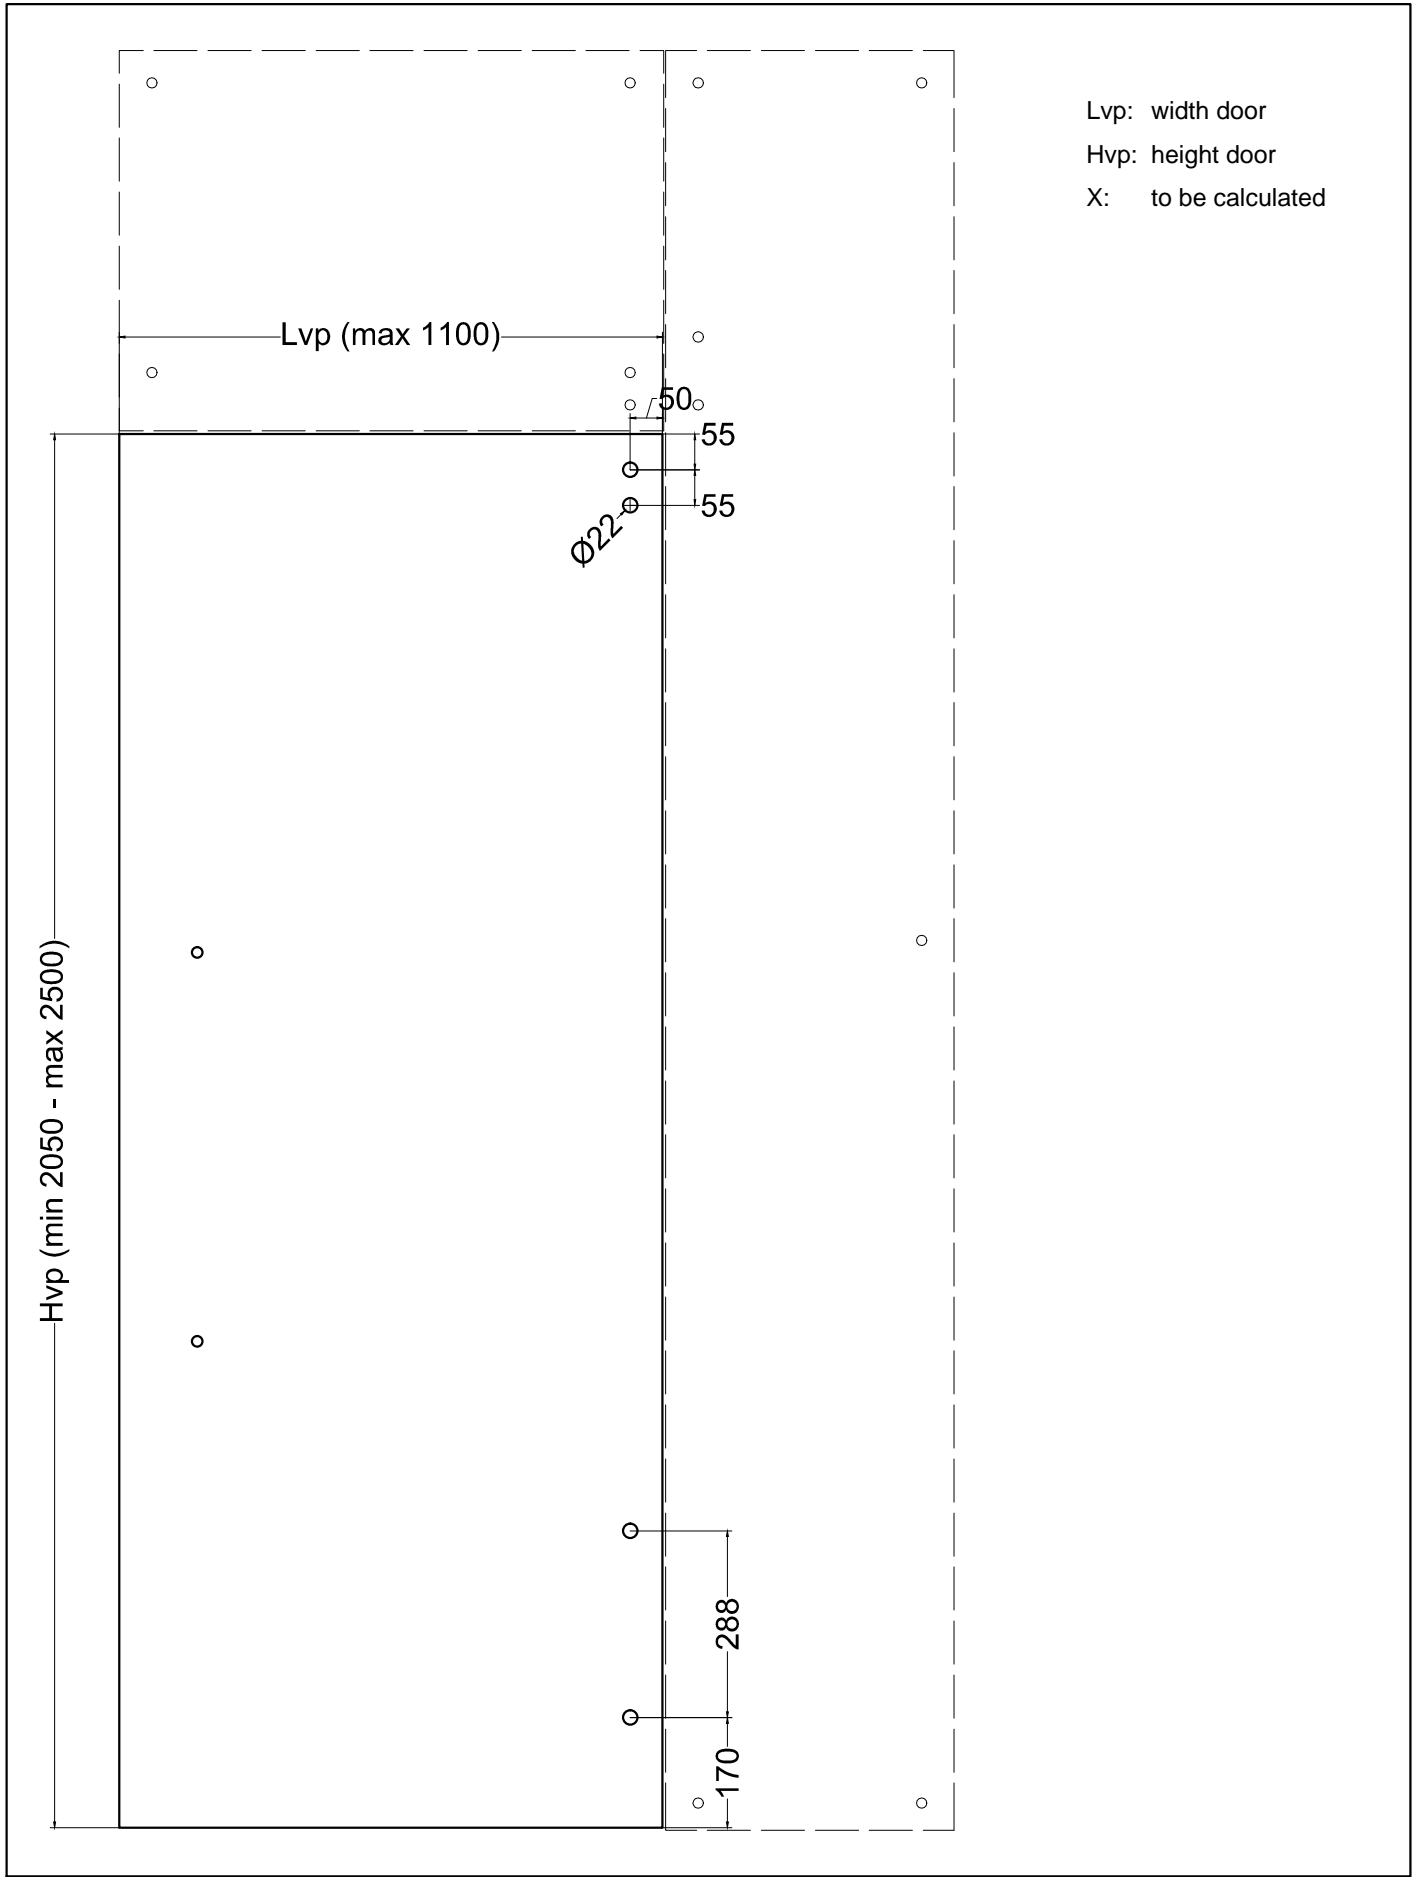

ALFA SRL

ZENITH SC - TECHNICAL CATALOGUE

update 2.0
06/2018

CT.SC3.00

ZENITH SC3 - TECHNICAL CATALOGUE
APPLICATION ON SINGLE GLASS DOOR
WITH OVERPANEL AND SIDELIGHT - A -

CT.SC3.01	ZENITH SC3 - MAXIMUM DIMENSIONS
-----------	---------------------------------

Hm: height wall
Hvp: height door
Hvs: height overpanel
Hvfl: height sidelight

CT.SC3.02

ZENITH SC3 - MINIMUM DIMENSIONS

Lvp: width door
 Hvp: height door
 X: to be calculated

CT.SC3.03	ZENITH SC3 - WORKING GLASS DOOR
-----------	---------------------------------

Lvs: width overpanel
Hvs: height overpanel

CT.SC3.04	ZENITH SC3 - WORKING GLASS OVERPANEL
-----------	--------------------------------------

Lvfl: width sidelight
 Hvfl: height sidelight
 Y: to be calculated