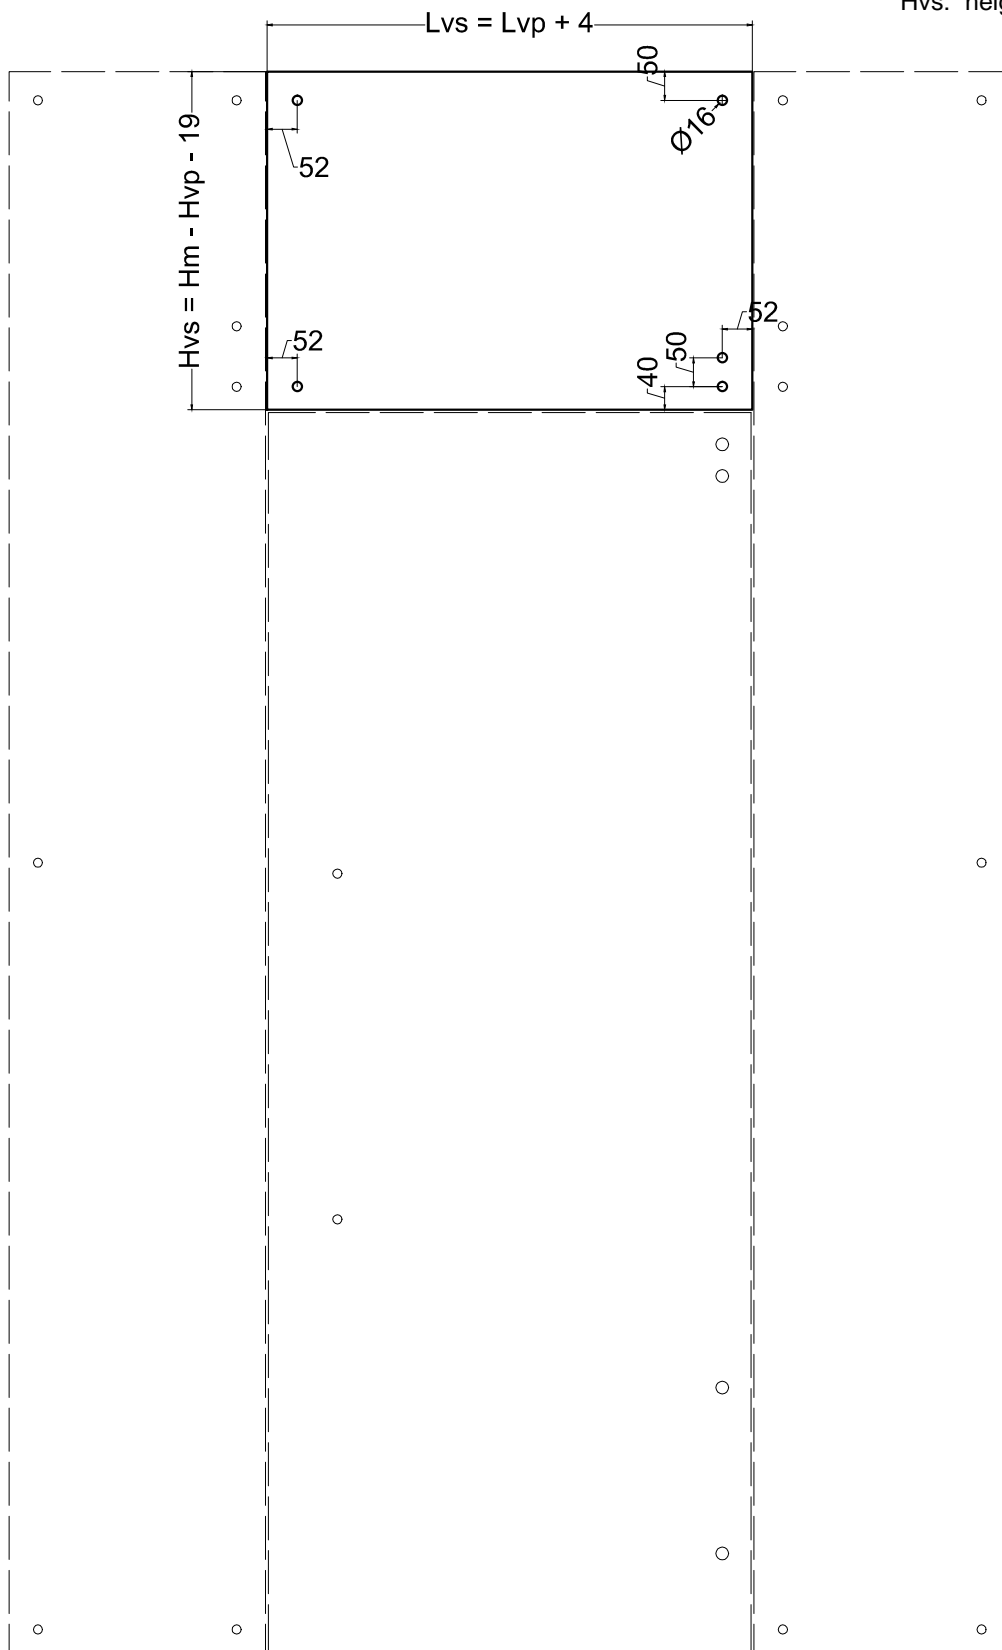

ALFA SRL  
ZENITH SC - TECHNICAL CATALOGUE

update 2.0  
06/2018

Lm: width wall  
Hm: height wall

Lvp: width door  
Hvp: height door

Lvs: width overpanel  
Hvs: height overpanel

Lvfl DX: width sidelight Right  
Lvfl SX: width sidelight Left  
Hvfl: height sidelight

CT.SC5.01

ZENITH SC5 - MAXIMUM DIMENSIONS

Hm: height wall  
Hvp: height door  
Hvs: height overpanel  
Hvfl: height sidelight

CT.SC5.02

ZENITH SC5 - MINIMUM DIMENSIONS

Lvp: width door  
Hvp: height door

CT.SC5.03

ZENITH SC5 - WORKING GLASS DOOR

Lvs: width overpanel  
Hvs: height overpanel

CT.SC5.04

ZENITH SC5 - WORKING GLASS OVERPANEL

Lvfl DX: width sidelight Right

Hvfl: height sidelight

Y: to be calculated

CT.SC5.05

ZENITH SC5 - WORKING GLASS SIDELIGHT RIGHT

Lvfl SX: width sidelight left  
 Hvfl: height sidelight  
 Y: to be calculated

CT.SC5.06

ZENITH SC5 - WORKING GLASS SIDELIGHT LEFT