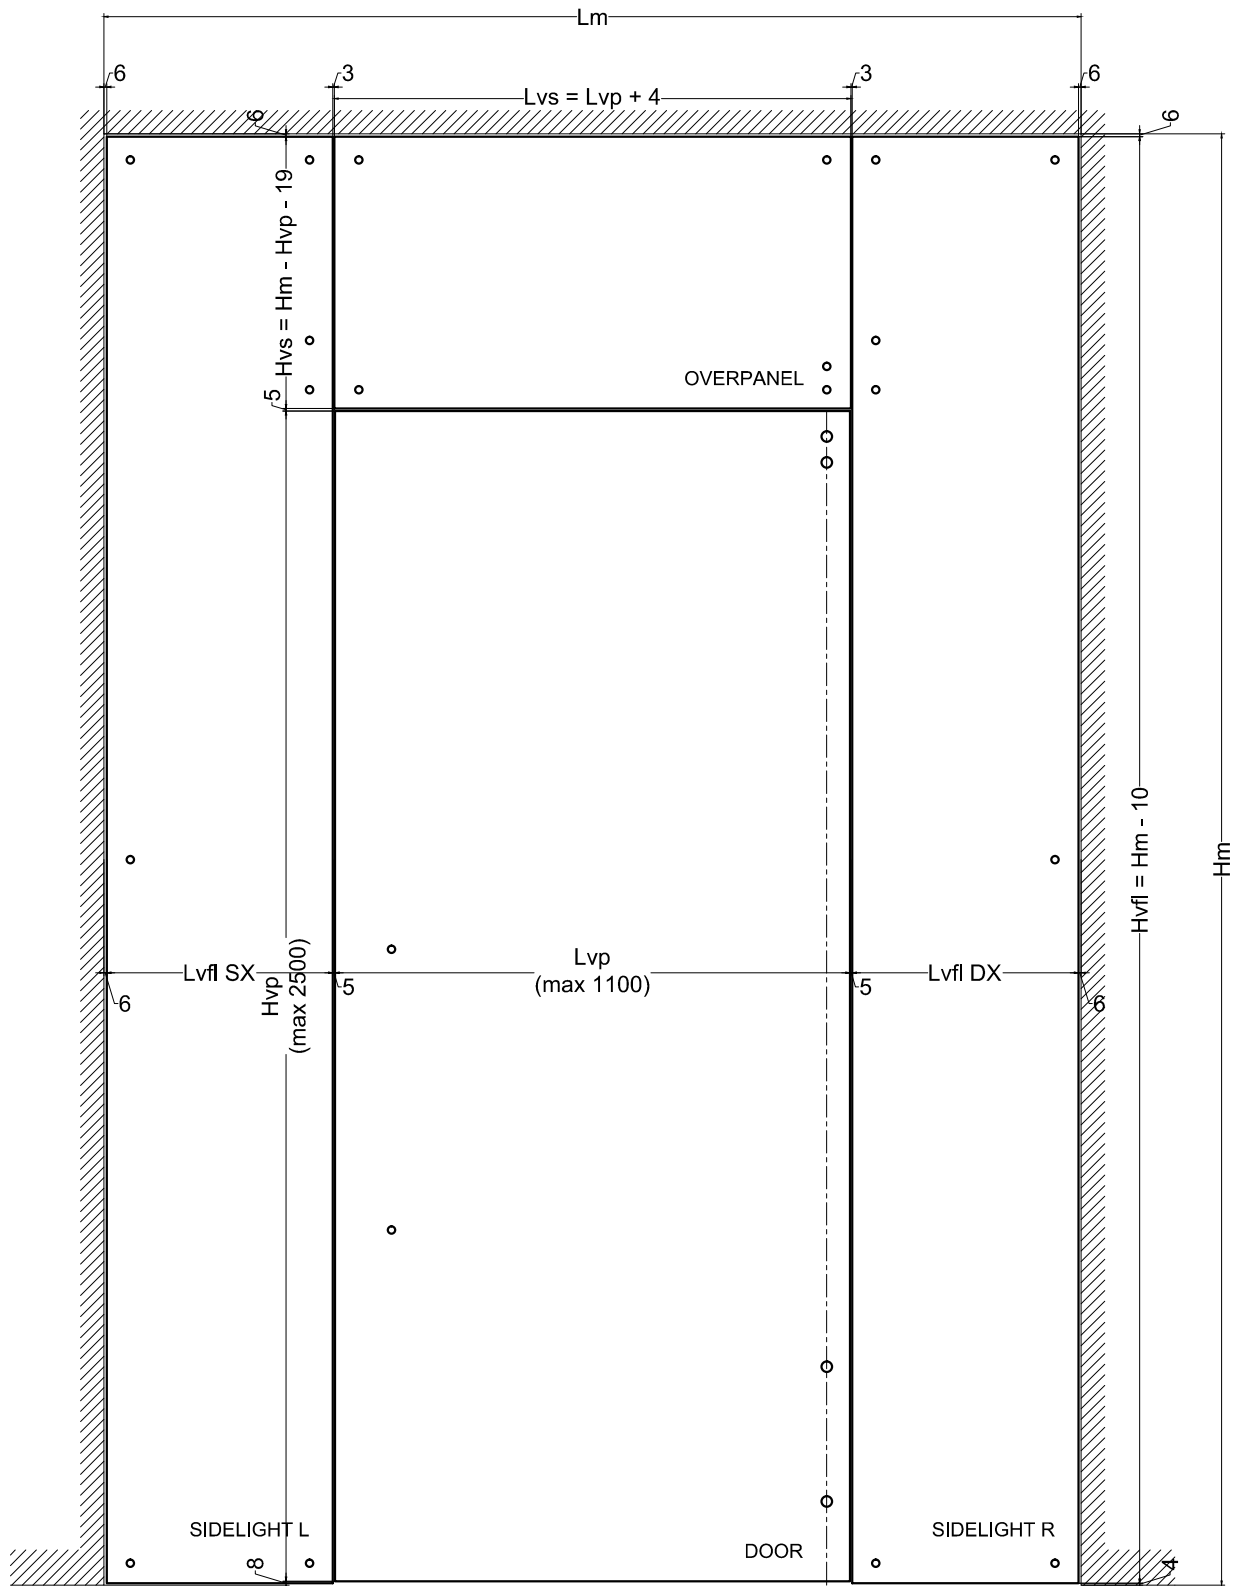

ALFA SRL  
ZENITH SC - TECHNICAL CATALOGUE

update 2.0  
06/2018

Lm: width wall  
Hm: height wall

Lvp: width door  
Hvp: height door

Lvs: width overpanel  
Hvs: height overpanel

Lvfl DX: width sidelight Right  
Lvfl SX: width sidelight Left  
Hvfl: height sidelight

CT.SC5.01

ZENITH SC5 - MAXIMUM DIMENSIONS

Hm: height wall  
Hvp: height door  
Hvs: height overpanel  
Hvfl: height sidelight

CT.SC5.02

ZENITH SC5 - MINIMUM DIMENSIONS

Lvp: width door  
Hvp: height door

CT.SC5.03

ZENITH SC5 - WORKING GLASS DOOR

Lvs: width overpanel  
Hvs: height overpanel

CT.SC5.04

ZENITH SC5 - WORKING GLASS OVERPANEL

Lvfl DX: width sidelight Right

Hvfl: height sidelight

Y: to be calculated

CT.SC5.05

ZENITH SC5 - WORKING GLASS SIDELIGHT RIGHT

Lvfl SX: width sidelight left  
 Hvfl: height sidelight  
 Y: to be calculated

CT.SC5.06

ZENITH SC5 - WORKING GLASS SIDELIGHT LEFT