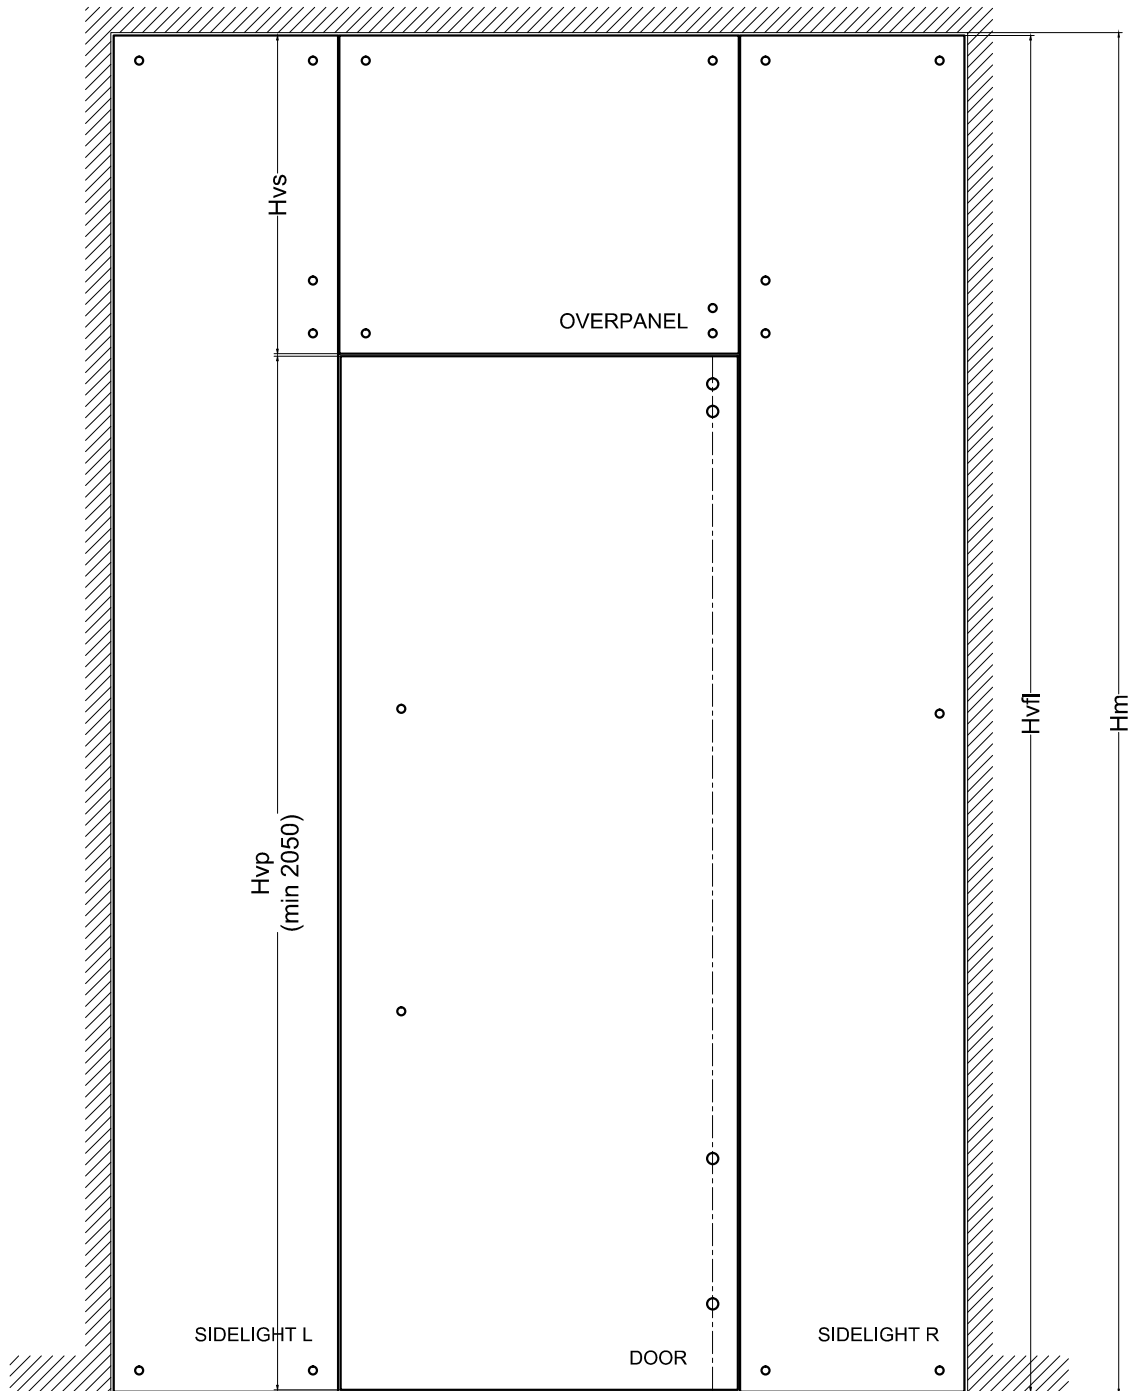

ALFA SRL  
ZENITH SC - TECHNICAL CATALOGUE

update 2.0  
06/2018

Lm: width wall  
Hm: height wall

Lvp: width door  
Hvp: height door

Lvs: width overpanel  
Hvs: height overpanel

Lvfl DX: width sidelight Right  
Lvfl SX: width sidelight Left  
Hvfl: height sidelight

CT.SC5.01

ZENITH SC5 - MAXIMUM DIMENSIONS

Hm: height wall  
Hvp: height door  
Hvs: height overpanel  
Hvfl: height sidelight

CT.SC5.02

ZENITH SC5 - MINIMUM DIMENSIONS

Lvp: width door  
Hvp: height door

CT.SC5.03

ZENITH SC5 - WORKING GLASS DOOR

Lvs: width overpanel  
Hvs: height overpanel

CT.SC5.04

ZENITH SC5 - WORKING GLASS OVERPANEL

Lvfl DX: width sidelight Right

Hvfl: height sidelight

Y: to be calculated

CT.SC5.05

ZENITH SC5 - WORKING GLASS SIDELIGHT RIGHT

Lvfl SX: width sidelight left  
 Hvfl: height sidelight  
 Y: to be calculated

CT.SC5.06

ZENITH SC5 - WORKING GLASS SIDELIGHT LEFT