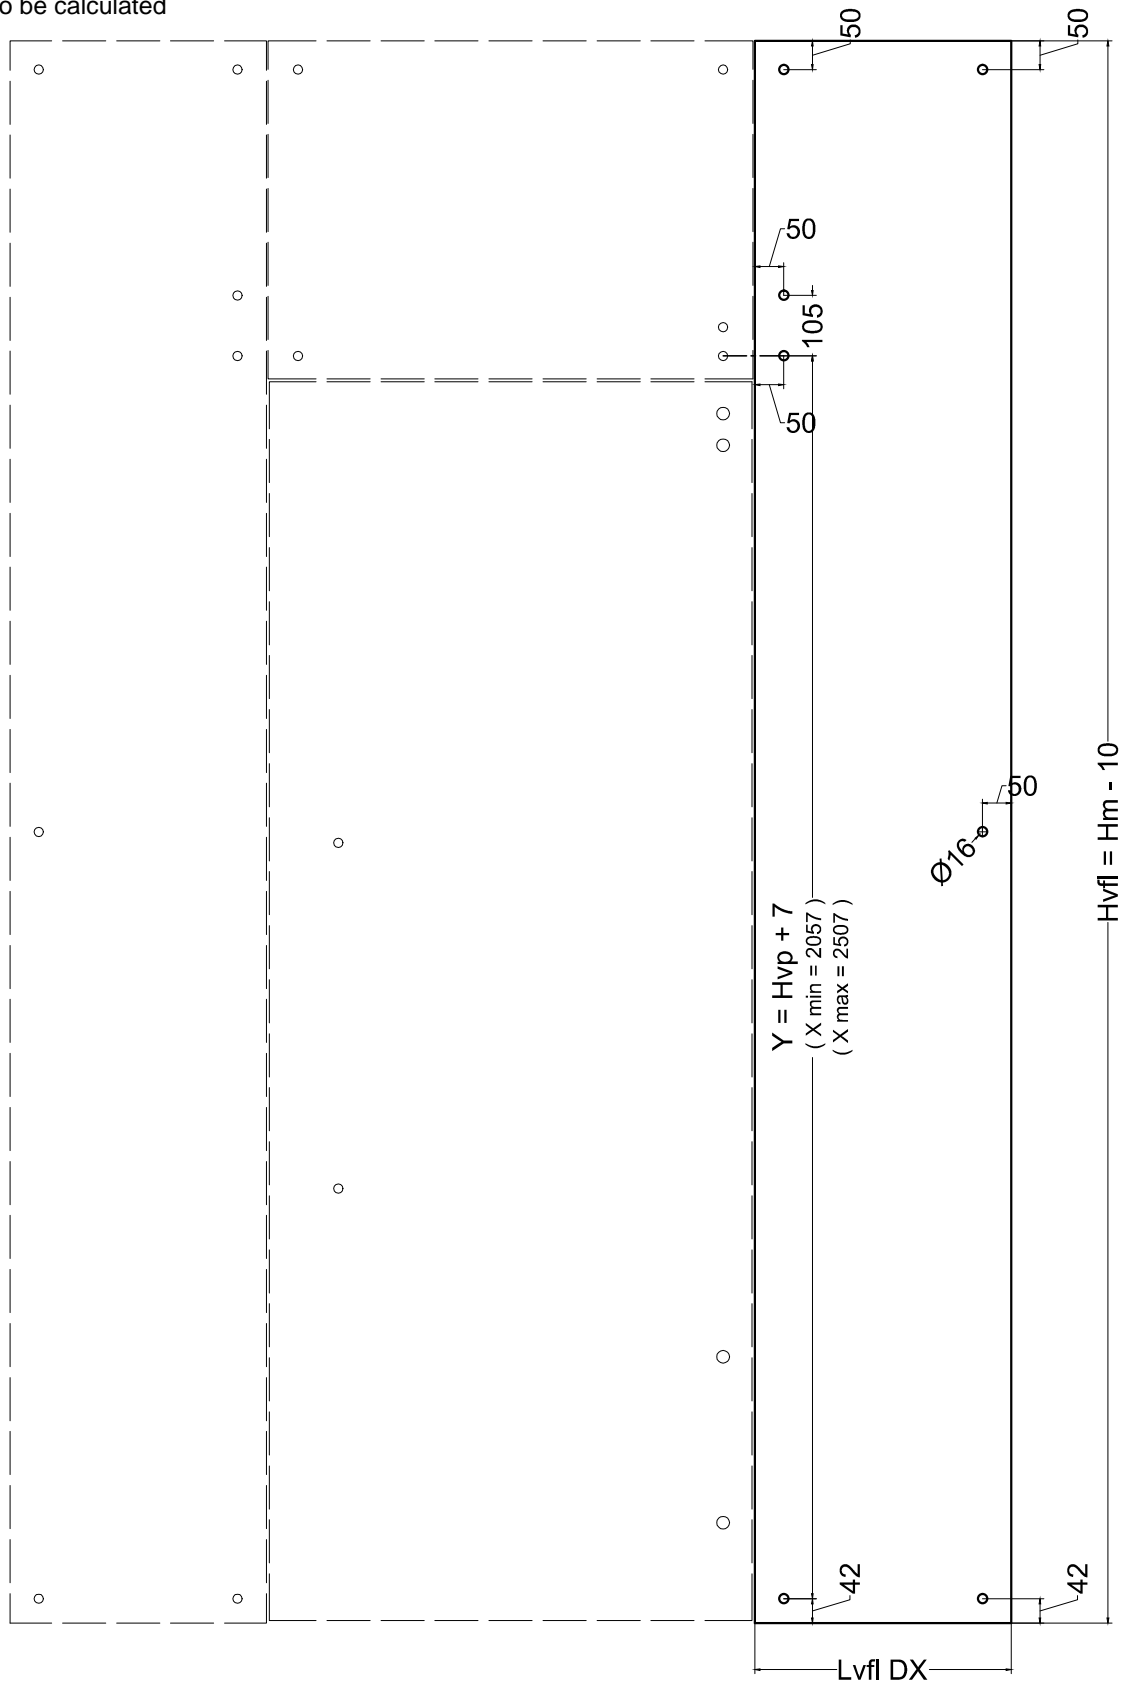

ALFA SRL  
ZENITH SC - TECHNICAL CATALOGUE

update 2.0  
06/2018

Lm: width wall  
Hm: height wall

Lvp: width door  
Hvp: height door

Lvs: width overpanel  
Hvs: height overpanel

Lvfl DX: width sidelight Right  
Lvfl SX: width sidelight Left  
Hvfl: height sidelight

CT.SC5.01

ZENITH SC5 - MAXIMUM DIMENSIONS

Hm: height wall  
Hvp: height door  
Hvs: height overpanel  
Hvfl: height sidelight

CT.SC5.02

ZENITH SC5 - MINIMUM DIMENSIONS

Lvp: width door  
Hvp: height door

CT.SC5.03

ZENITH SC5 - WORKING GLASS DOOR

Lvs: width overpanel  
Hvs: height overpanel

CT.SC5.04

ZENITH SC5 - WORKING GLASS OVERPANEL

Lvfl DX: width sidelight Right

Hvfl: height sidelight

Y: to be calculated

CT.SC5.05

ZENITH SC5 - WORKING GLASS SIDELIGHT RIGHT

Lvfl SX: width sidelight left  
 Hvfl: height sidelight  
 Y: to be calculated

CT.SC5.06

ZENITH SC5 - WORKING GLASS SIDELIGHT LEFT