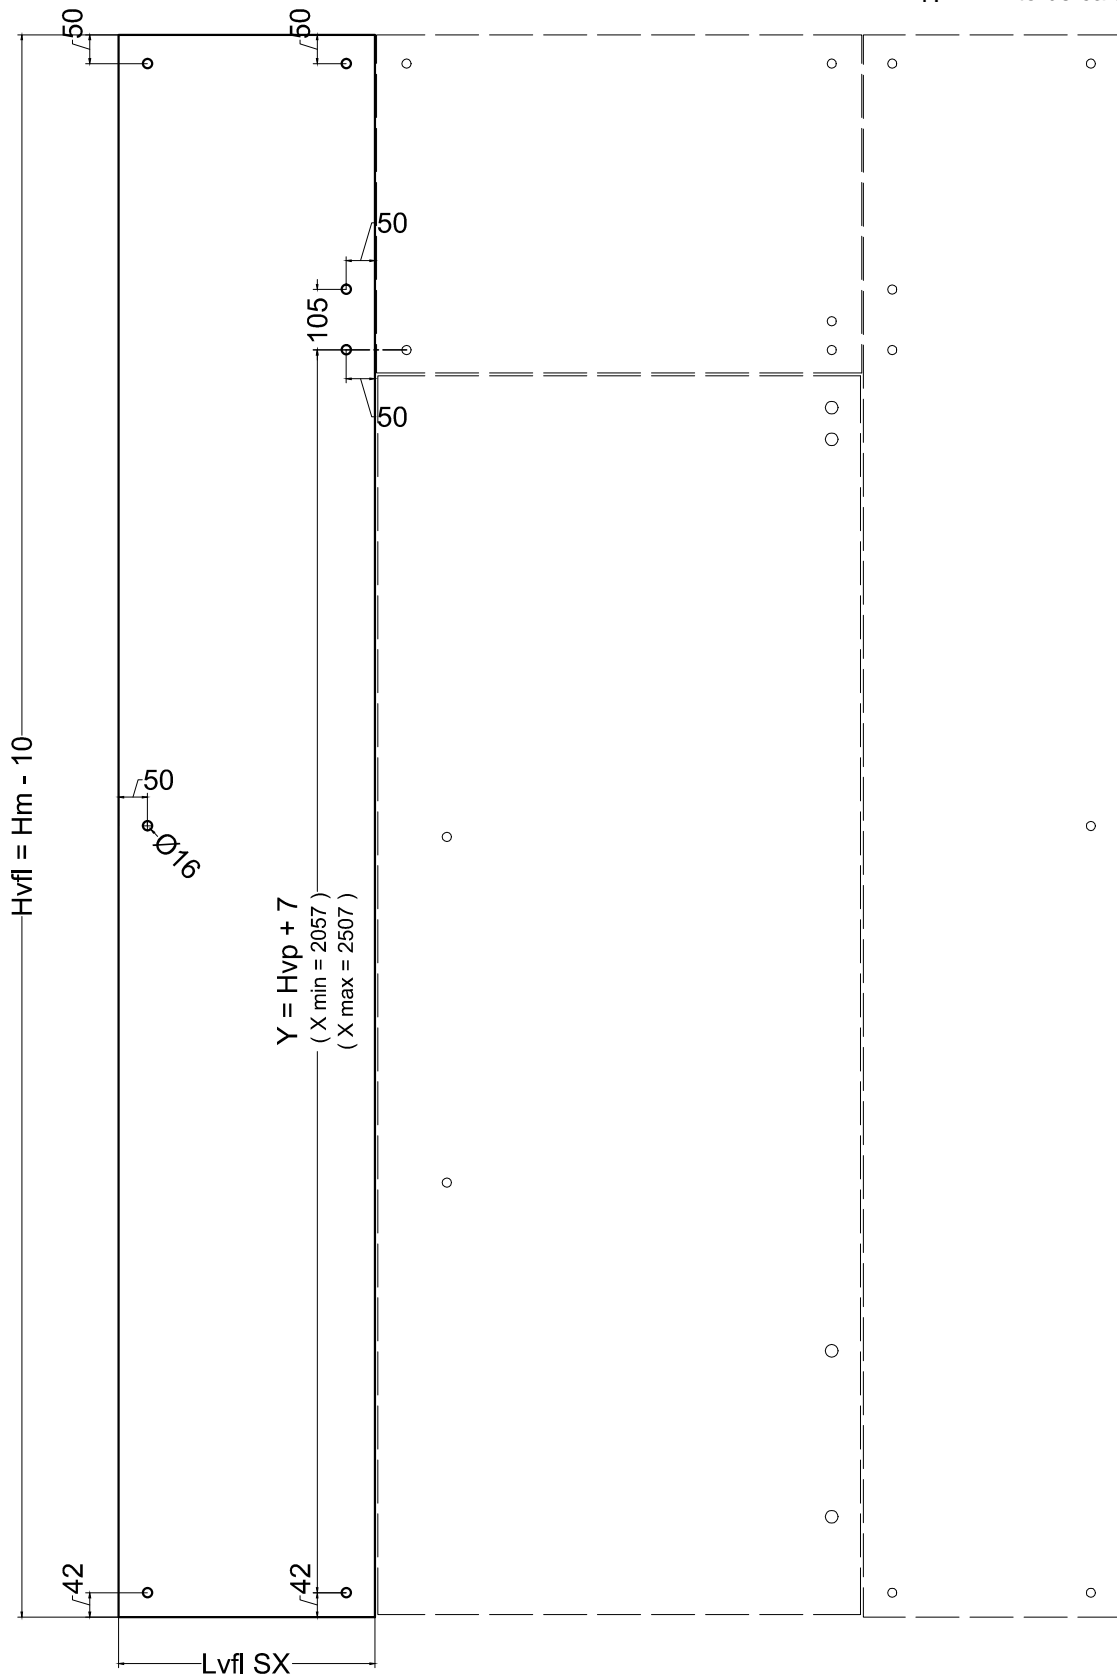

ALFA SRL  
ZENITH SC - TECHNICAL CATALOGUE

update 2.0  
06/2018

Lm: width wall  
Hm: height wall

Lvp: width door  
Hvp: height door

Lvs: width overpanel  
Hvs: height overpanel

Lvfl DX: width sidelight Right  
Lvfl SX: width sidelight Left  
Hvfl: height sidelight

CT.SC5.01

ZENITH SC5 - MAXIMUM DIMENSIONS

Hm: height wall  
Hvp: height door  
Hvs: height overpanel  
Hvfl: height sidelight

CT.SC5.02

ZENITH SC5 - MINIMUM DIMENSIONS

Lvp: width door  
Hvp: height door

CT.SC5.03

ZENITH SC5 - WORKING GLASS DOOR

Lvs: width overpanel  
Hvs: height overpanel

CT.SC5.04

ZENITH SC5 - WORKING GLASS OVERPANEL

Lvfl DX: width sidelight Right

Hvfl: height sidelight

Y: to be calculated

CT.SC5.05

ZENITH SC5 - WORKING GLASS SIDELIGHT RIGHT

Lvfl SX: width sidelight left  
 Hvfl: height sidelight  
 Y: to be calculated

CT.SC5.06

ZENITH SC5 - WORKING GLASS SIDELIGHT LEFT