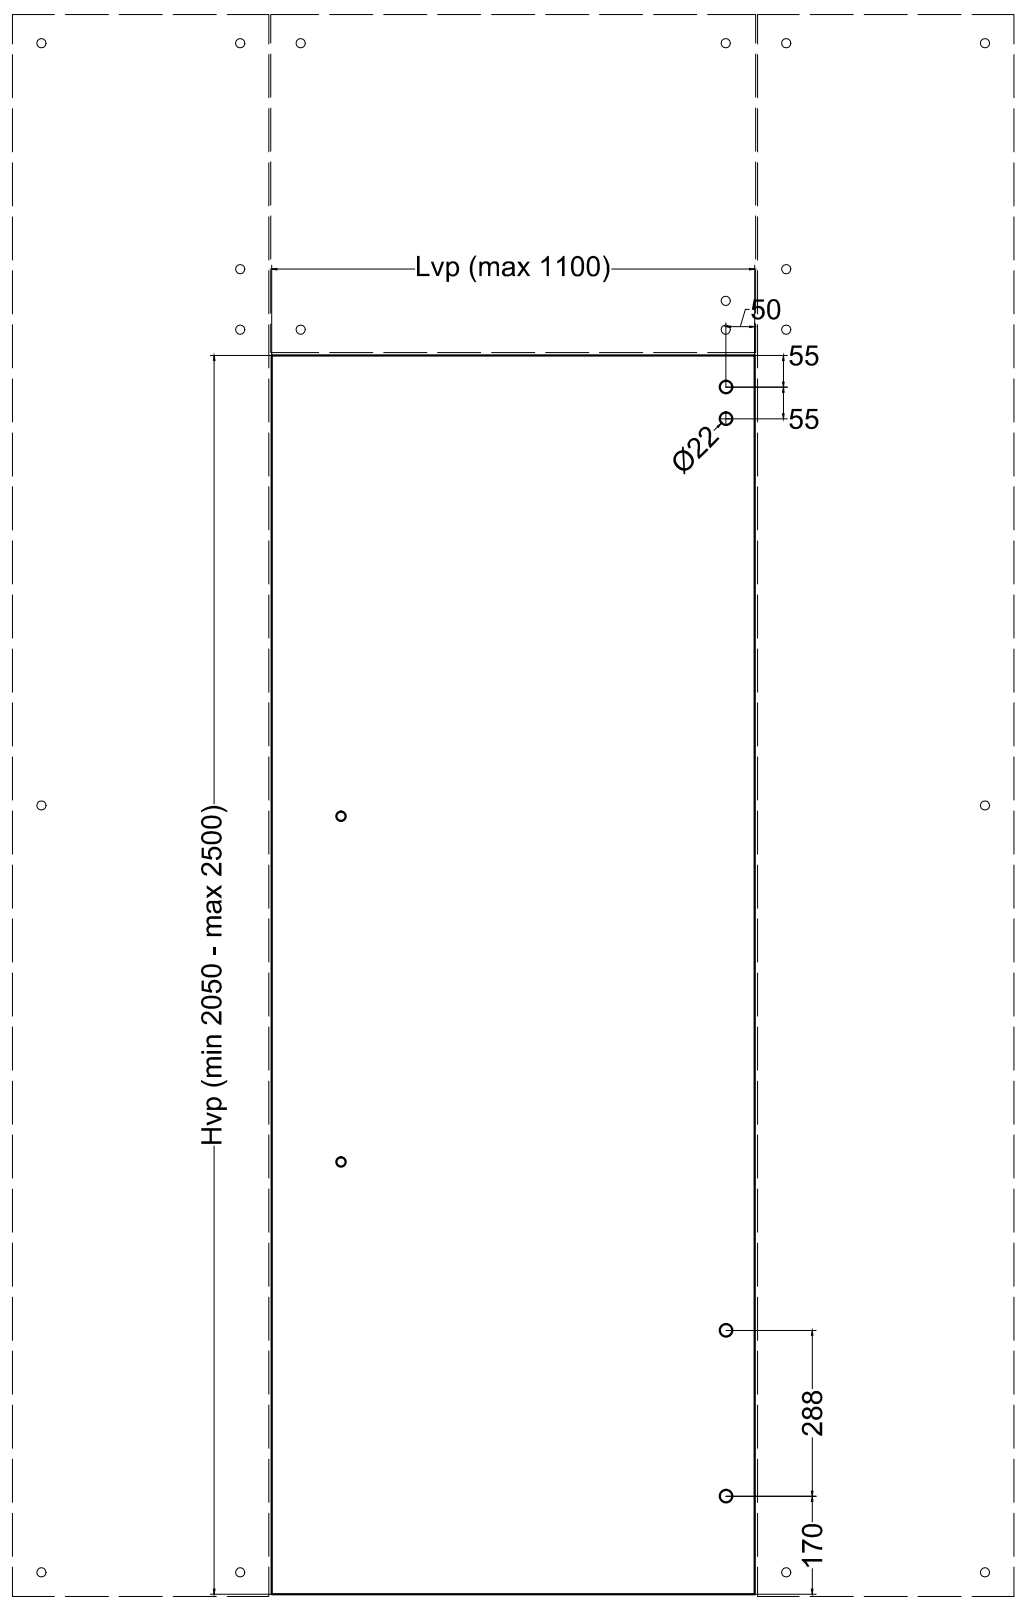

ALFA SRL  
ZENITH SC - TECHNICAL CATALOGUE

update 2.0  
06/2018

Lm: width wall  
Hm: height wall

Lvp: width door  
Hvp: height door

Lvs: width overpanel  
Hvs: height overpanel

Lvfl DX: width sidelight Right  
Lvfl SX: width sidelight Left  
Hvfl: height sidelight

CT.SC5.01

ZENITH SC5 - MAXIMUM DIMENSIONS

Hm: height wall  
Hvp: height door  
Hvs: height overpanel  
Hvfl: height sidelight

CT.SC5.02

ZENITH SC5 - MINIMUM DIMENSIONS

Lvp: width door  
Hvp: height door

CT.SC5.03

ZENITH SC5 - WORKING GLASS DOOR

Lvs: width overpanel  
Hvs: height overpanel

CT.SC5.04

ZENITH SC5 - WORKING GLASS OVERPANEL

Lvfl DX: width sidelight Right

Hvfl: height sidelight

Y: to be calculated

CT.SC5.05

ZENITH SC5 - WORKING GLASS SIDELIGHT RIGHT

Lvfl SX: width sidelight left  
 Hvfl: height sidelight  
 Y: to be calculated

CT.SC5.06

ZENITH SC5 - WORKING GLASS SIDELIGHT LEFT